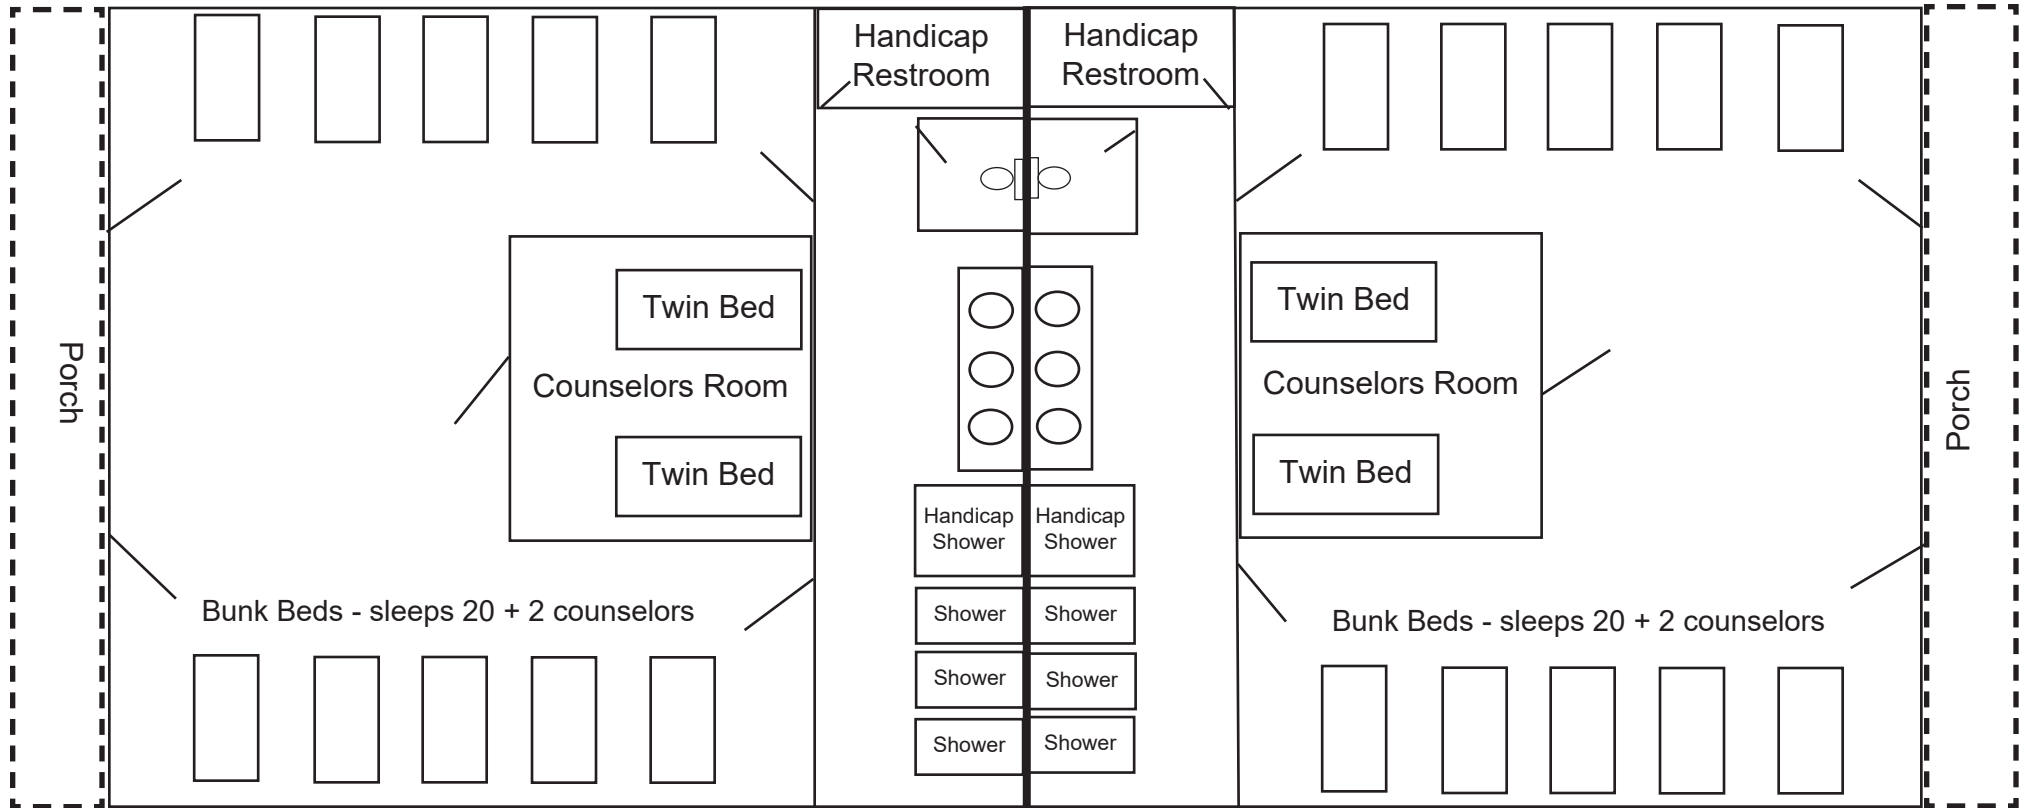

Cabin 1 & 2

Cabin 3 & 4

Cabin 5 & 6

Bunk Beds - sleeps 20 on each side + 2 counselors in the middle

Cabin 7 & 8

Cabin 9 & 10

Bunk Beds - sleeps 20 on each side + 2 counselors in the middle

Cabin 11 & 12

Cabin 13 & 14

Bunk Beds - sleeps 12 on each side + counselors room that sleeps 2.
Handicap Accessible. Each bathroom has roll in showers with one shower in each cabin having a pull down shower sprayer/shower head.
(Diagram not to scale.)

Cabin 15 & 16

Cabin 17 & 18

ERWIN CABIN
14 BUNK BEDS
28 TOTAL BEDS

Upgraded:

- Paint
- Floors
- Tankless Gas Hot Water System
- Central Heat & Air

**HANSON CABIN
15 BUNK BEDS
30 TOTAL BEDS**

Upgraded:

- Paint
- Floors
- Tankless Gas Hot Water System
- Central Heat & Air