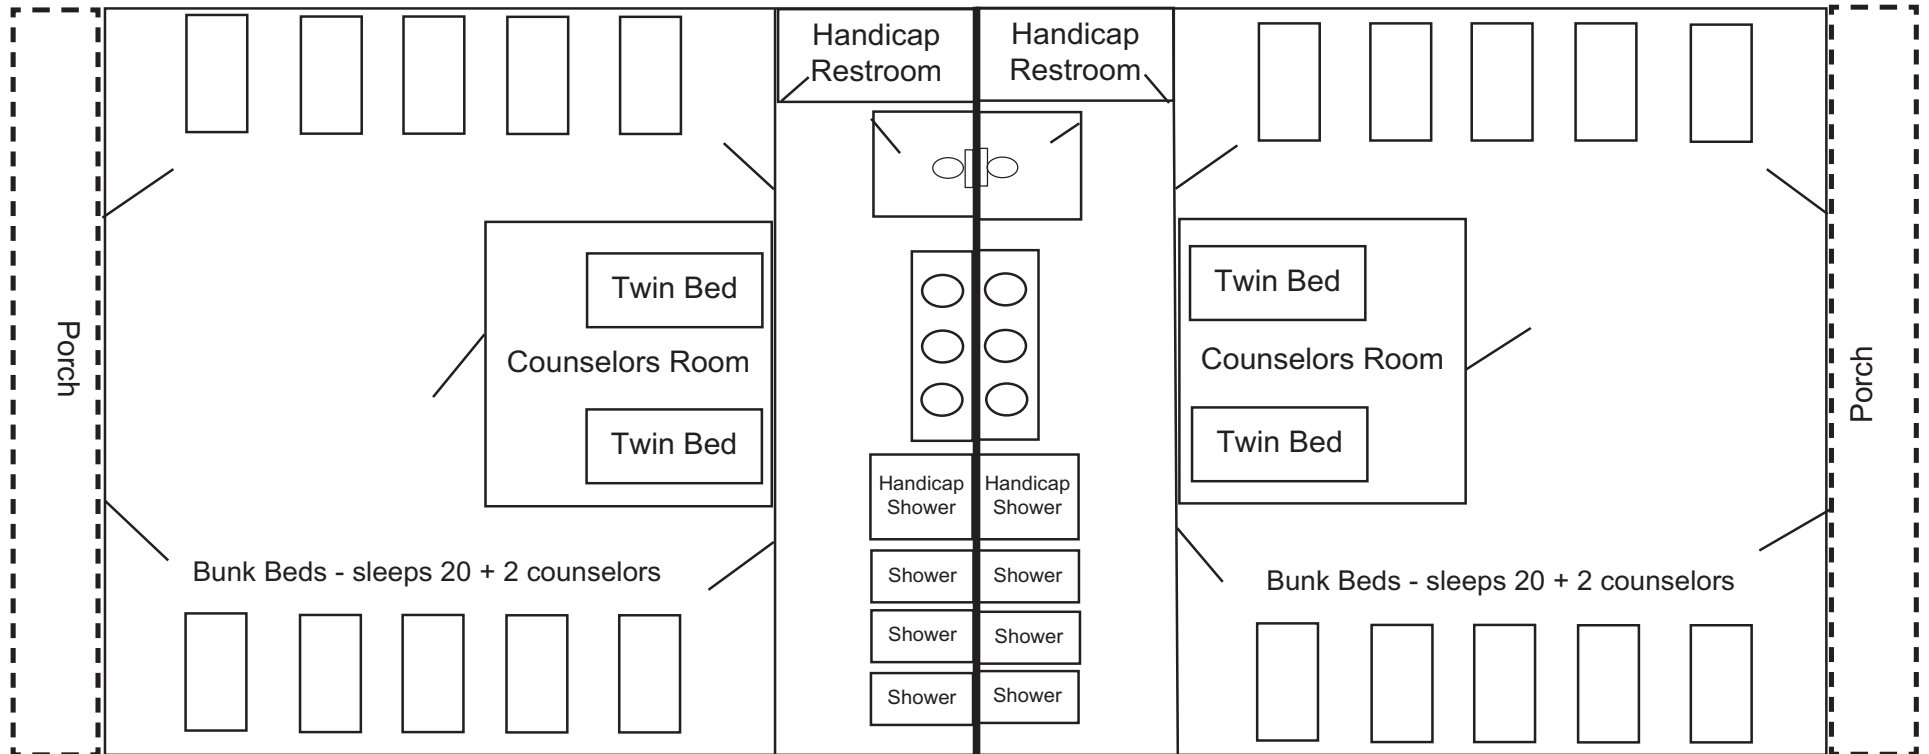

Cabin 1 & 2

Cabin 3 & 4

Cabin 5 & 6

Bunk Beds - sleeps 20 on each side + 2 counselors in the middle

Cabin 7 & 8

Cabin 9 & 10

Bunk Beds - sleeps 20 on each side + 2 counselors in the middle

Cabin 11 & 12

Cabin 13 & 14

Bunk Beds - sleeps 12 on each side + counselors room that sleeps 2.
Handicap Accessible. Each bathroom has roll in showers with one shower in each cabin having a pull down shower sprayer/shower head.
(Diagram not to scale.)

Cabin 15 & 16

Cabin 17 & 18

ERWIN CABIN
14 BUNK BEDS
28 TOTAL BEDS

Upgraded:

- Paint
- Floors
- Tankless Gas Hot Water System
- Central Heat & Air

**HANSON CABIN
15 BUNK BEDS
30 TOTAL BEDS**

Upgraded:

- Paint
- Floors
- Tankless Gas Hot Water System
- Central Heat & Air