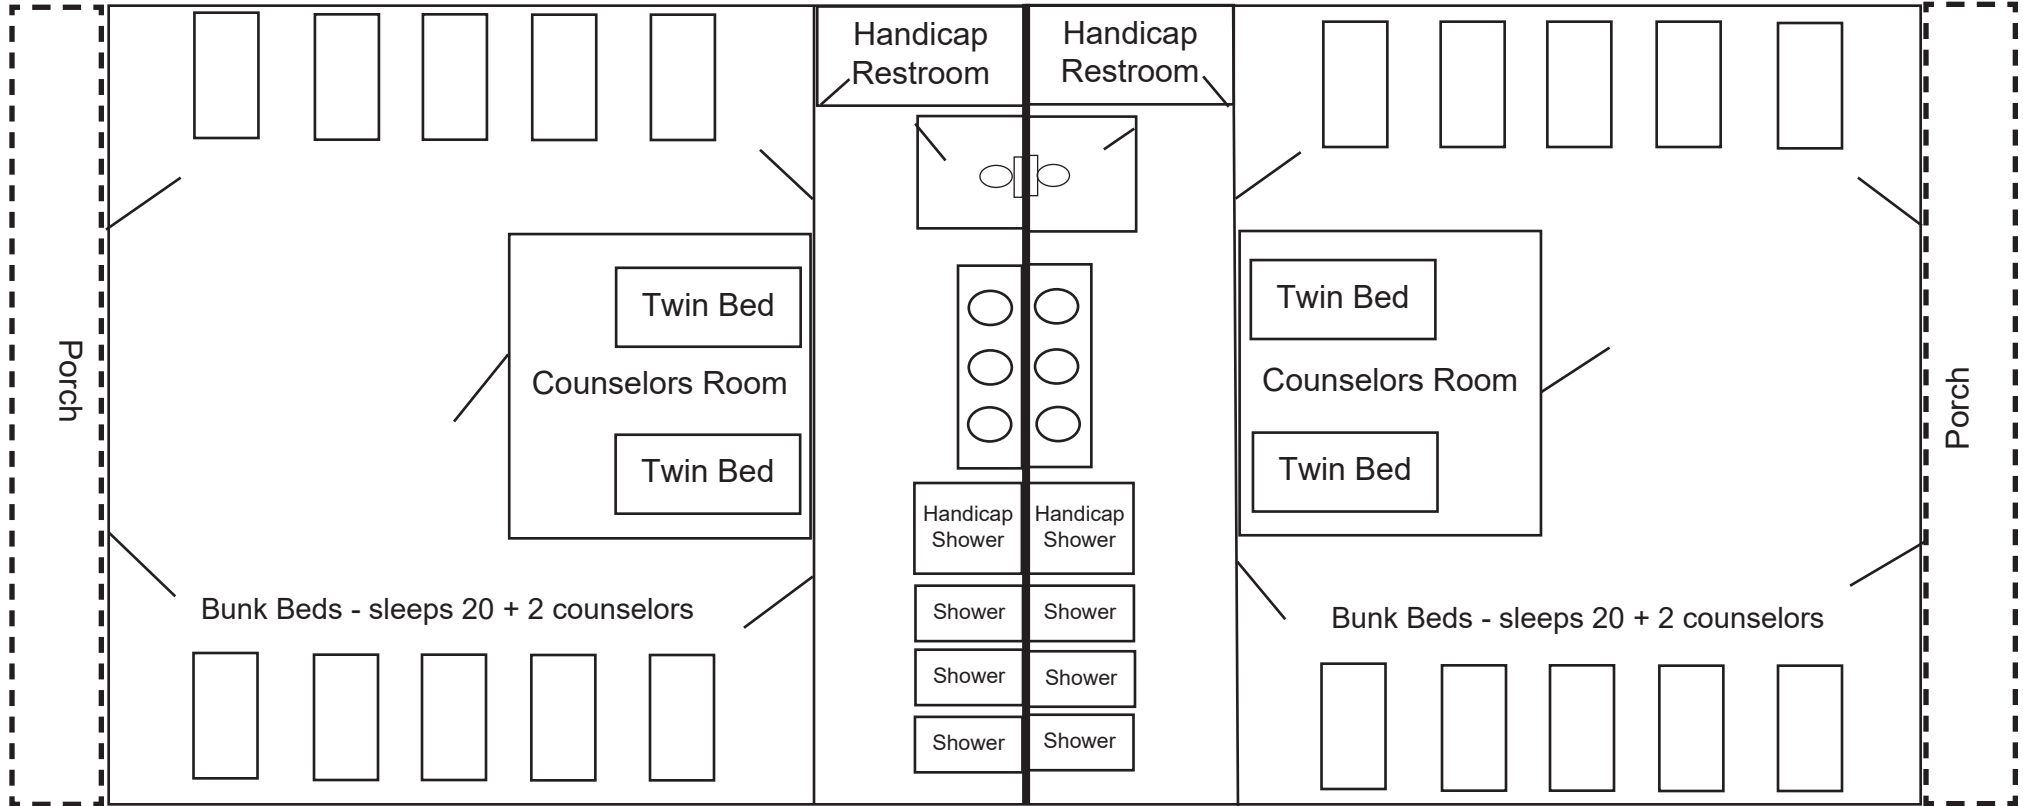

Cabin 1 & 2

Cabin 3 & 4

Cabin 5 & 6

Bunk Beds - sleeps 20 on each side + 2 counselors in the middle

Cabin 7 & 8

Cabin 9 & 10

Bunk Beds - sleeps 20 on each side + 2 counselors in the middle

Cabin 11 & 12

Cabin 13 & 14

Bunk Beds - sleeps 12 on each side + counselors room that sleeps 2.
Handicap Accessible. Each bathroom has roll in showers with one shower in each cabin having a pull down shower sprayer/shower head.
(Diagram not to scale.)

Cabin 15 & 16

Cabin 17 & 18

ERWIN CABIN
14 BUNK BEDS
28 TOTAL BEDS

Upgraded:

- Paint
- Floors
- Tankless Gas Hot Water System
- Central Heat & Air

**HANSON CABIN
15 BUNK BEDS
30 TOTAL BEDS**

Upgraded:

- Paint
- Floors
- Tankless Gas Hot Water System
- Central Heat & Air