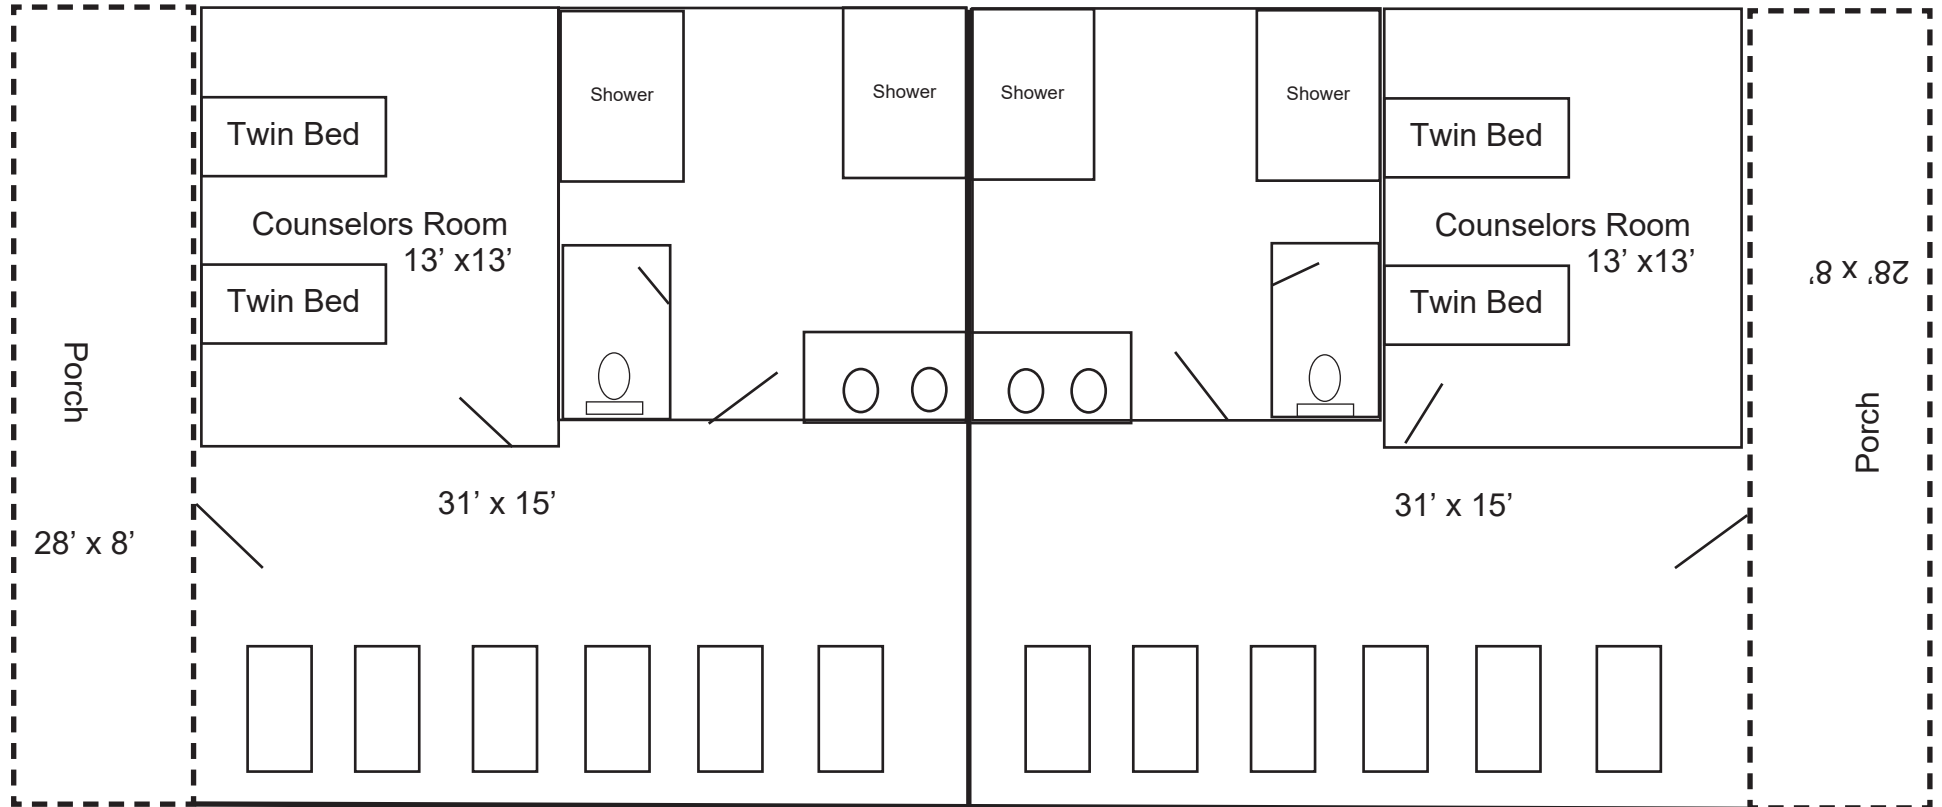

Cabin 1 & 2

Cabin 3 & 4

Cabin 5 & 6

Bunk Beds - sleeps 20 on each side + 2 counselors in the middle

Cabin 7 & 8

Cabin 9 & 10

Bunk Beds - sleeps 20 on each side + 2 counselors in the middle

Cabin 11 & 12

Cabin 13 & 14

Bunk Beds - sleeps 12 on each side + counselors room that sleeps 2.
Handicap Accessible. Each bathroom has roll in showers with one shower in each cabin having a pull down shower sprayer/shower head.
(Diagram not to scale.)

Cabin 15 & 16

Cabin 17 & 18

ERWIN CABIN
14 BUNK BEDS
28 TOTAL BEDS

Upgraded:

- Paint
- Floors
- Tankless Gas Hot Water System
- Central Heat & Air

**HANSON CABIN
15 BUNK BEDS
30 TOTAL BEDS**

Upgraded:

- Paint
- Floors
- Tankless Gas Hot Water System
- Central Heat & Air

WILSON CABIN
14 BUNK BEDS
28 TOTAL BEDS

Upgraded:

- Paint
- Floors
- Tankless Gas Hot Water System
- Central Heat & Air

LEADERSHIP CABIN
14 BUNK BEDS
28 TOTAL BEDS

Upgraded:

- Paint
- Floors
- Tankless Gas
Hot Water System
- Central Heat & Air