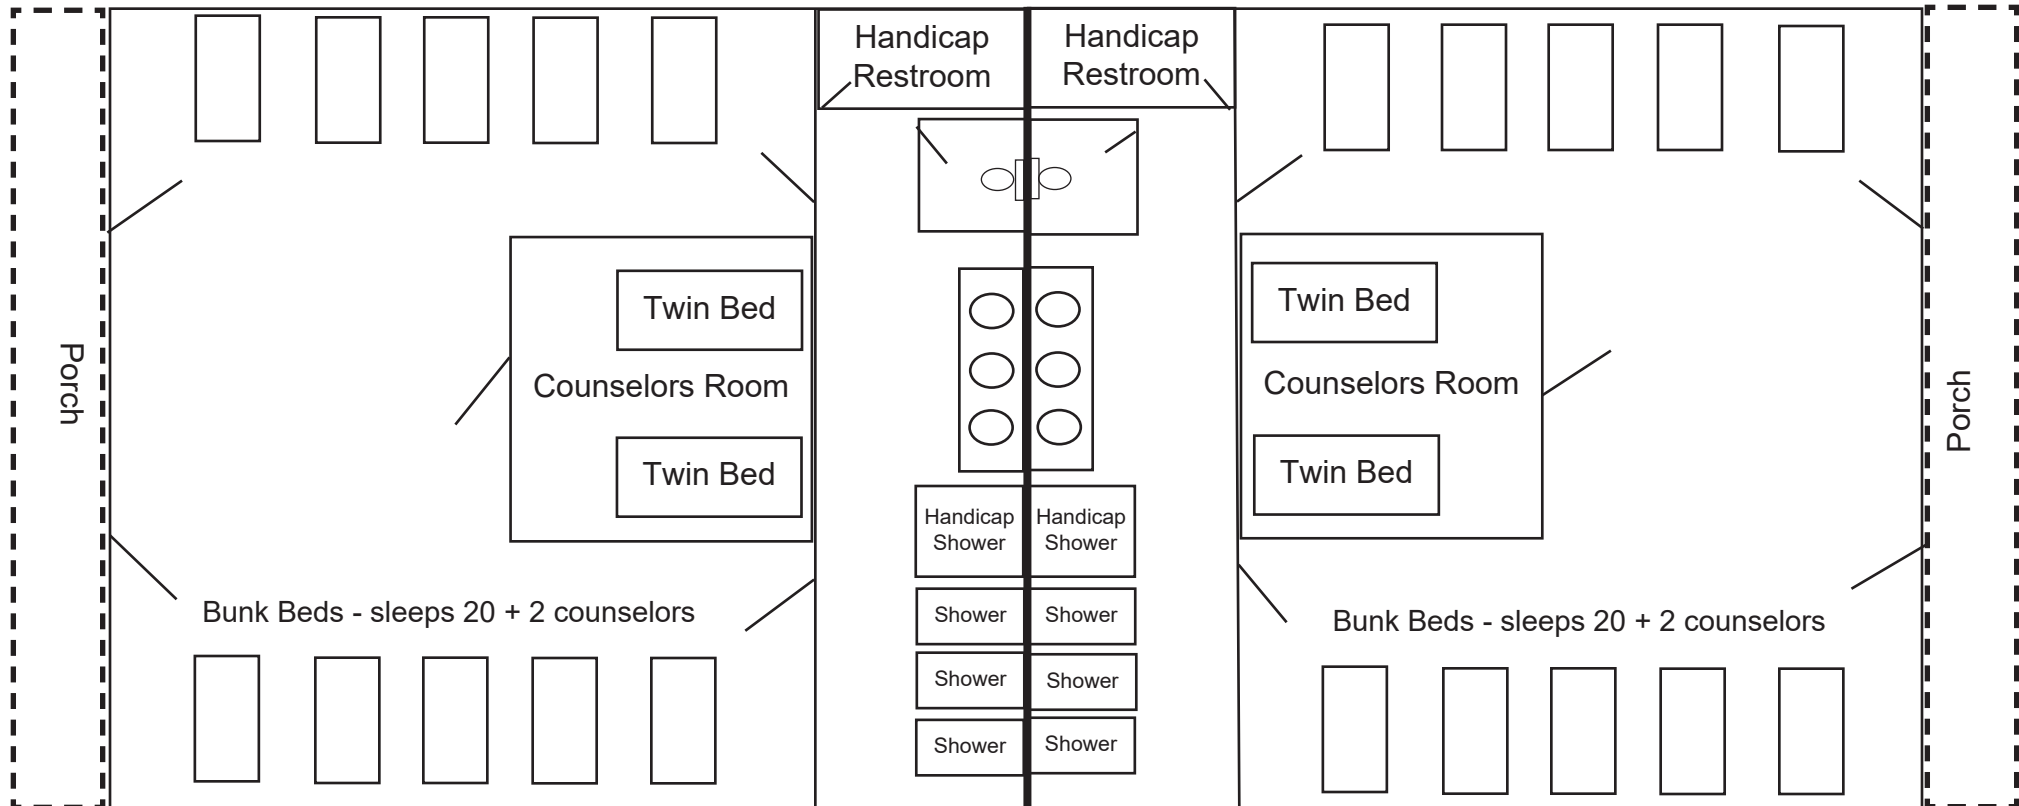

Cabin 1 & 2

Cabin 3 & 4

Cabin 5 & 6

Bunk Beds - sleeps 20 on each side + 2 counselors in the middle

Cabin 7 & 8

Cabin 9 & 10

Bunk Beds - sleeps 20 on each side + 2 counselors in the middle

Cabin 11 & 12

Cabin 13 & 14

Bunk Beds - sleeps 12 on each side + counselors room that sleeps 2.
Handicap Accessible. Each bathroom has roll in showers with one shower in each cabin having a pull down shower sprayer/shower head.
(Diagram not to scale.)

Cabin 15 & 16

Cabin 17 & 18

ERWIN CABIN
14 BUNK BEDS
28 TOTAL BEDS

Upgraded:

- Paint
- Floors
- Tankless Gas Hot Water System
- Central Heat & Air

**HANSON CABIN
15 BUNK BEDS
30 TOTAL BEDS**

Upgraded:

- Paint
- Floors
- Tankless Gas Hot Water System
- Central Heat & Air