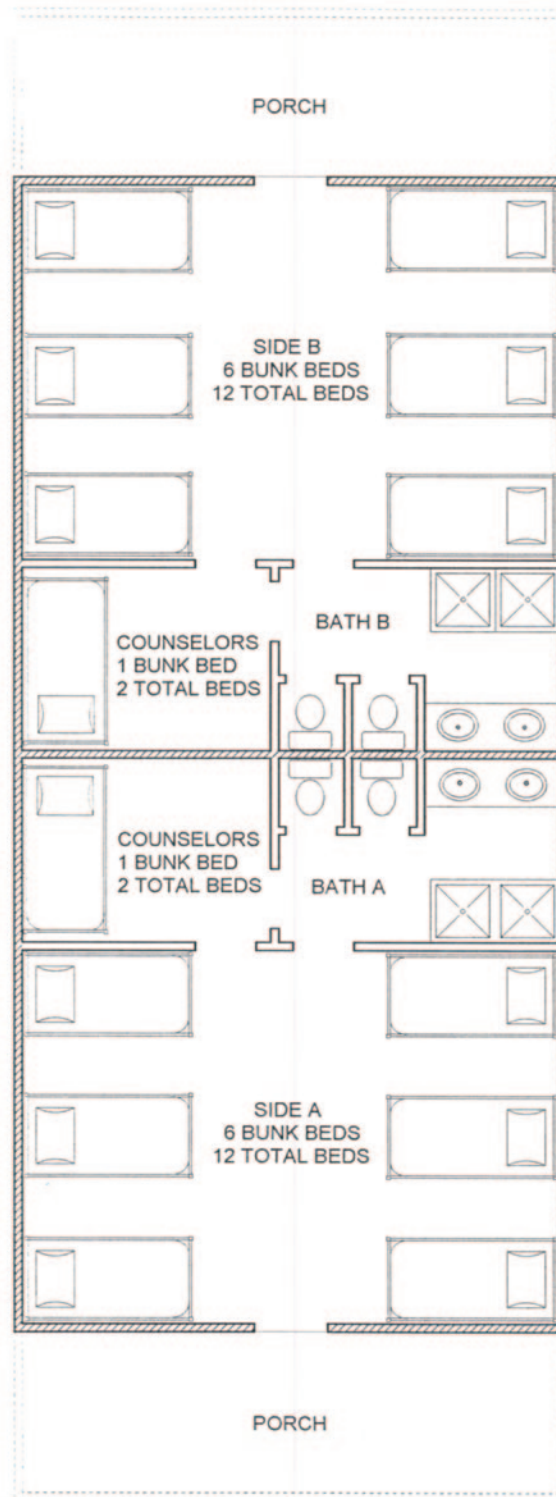

Cabin 1 & 2

Cabin 3 & 4

Cabin 5 & 6

Bunk Beds - sleeps 20 on each side + 2 counselors in the middle

Cabin 7 & 8

Cabin 9 & 10

Bunk Beds - sleeps 20 on each side + 2 counselors in the middle

Cabin 11 & 12

Cabin 13 & 14

Bunk Beds - sleeps 12 on each side + counselors room that sleeps 2.
Handicap Accessible. Each bathroom has roll in showers with one shower in each cabin having a pull down shower sprayer/shower head.
(Diagram not to scale.)

Cabin 15 & 16

Cabin 17 & 18

ERWIN CABIN
14 BUNK BEDS
28 TOTAL BEDS

Upgraded:

- Paint
- Floors
- Tankless Gas Hot Water System
- Central Heat & Air

**HANSON CABIN
15 BUNK BEDS
30 TOTAL BEDS**

Upgraded:

- Paint
- Floors
- Tankless Gas Hot Water System
- Central Heat & Air

WILSON CABIN
14 BUNK BEDS
28 TOTAL BEDS

Upgraded:

- Paint
- Floors
- Tankless Gas Hot Water System
- Central Heat & Air

LEADERSHIP CABIN
14 BUNK BEDS
28 TOTAL BEDS

Upgraded:

- Paint
- Floors
- Tankless Gas
Hot Water System
- Central Heat & Air