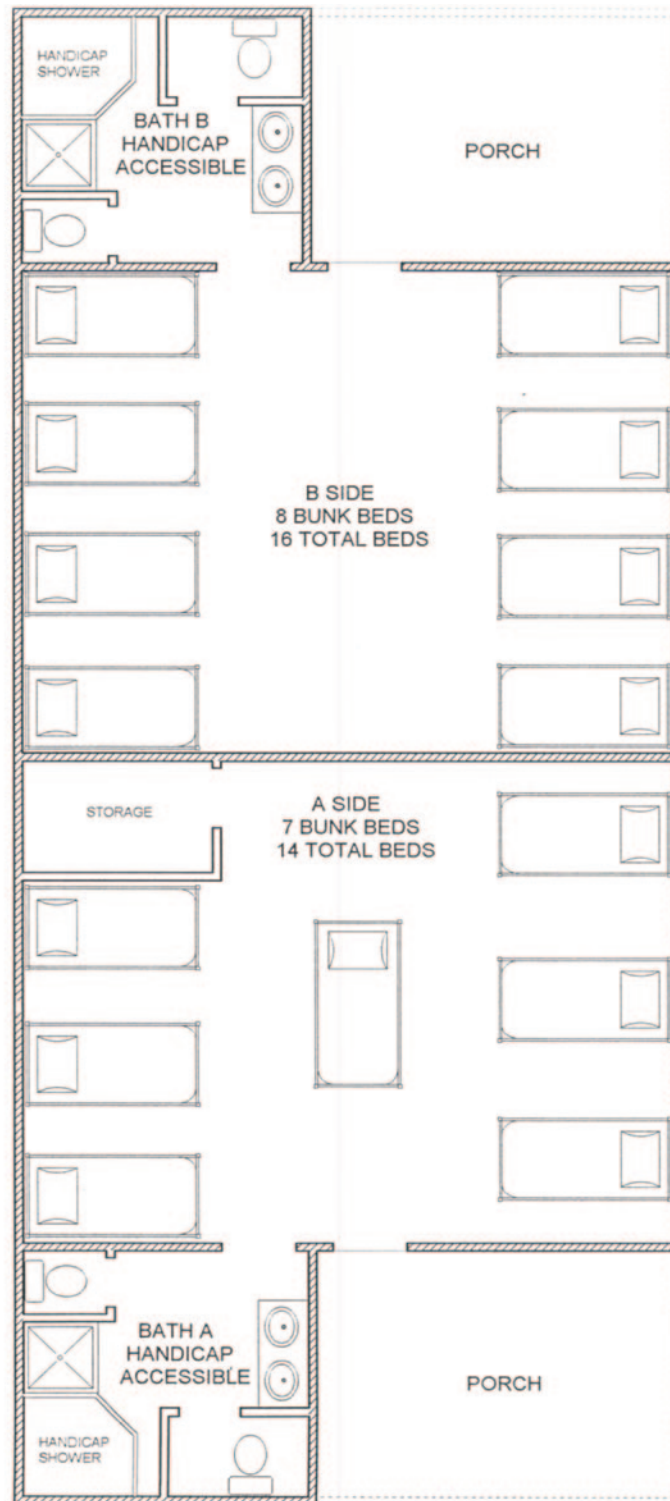

Cabin 1 & 2

Cabin 3 & 4

Cabin 5 & 6

Bunk Beds - sleeps 20 on each side + 2 counselors in the middle

Cabin 7 & 8

Cabin 9 & 10

Bunk Beds - sleeps 20 on each side + 2 counselors in the middle

Cabin 11 & 12

Cabin 13 & 14

Bunk Beds - sleeps 12 on each side + counselors room that sleeps 2.
Handicap Accessible. Each bathroom has roll in showers with one shower in each cabin having a pull down shower sprayer/shower head.
(Diagram not to scale.)

Cabin 15 & 16

Cabin 17 & 18

ERWIN CABIN
14 BUNK BEDS
28 TOTAL BEDS

Upgraded:

- Paint
- Floors
- Tankless Gas Hot Water System
- Central Heat & Air

**HANSON CABIN
15 BUNK BEDS
30 TOTAL BEDS**

Upgraded:

- Paint
- Floors
- Tankless Gas Hot Water System
- Central Heat & Air

WILSON CABIN
14 BUNK BEDS
28 TOTAL BEDS

Upgraded:

- Paint
- Floors
- Tankless Gas Hot Water System
- Central Heat & Air

LEADERSHIP CABIN
14 BUNK BEDS
28 TOTAL BEDS

Upgraded:

- Paint
- Floors
- Tankless Gas
Hot Water System
- Central Heat & Air