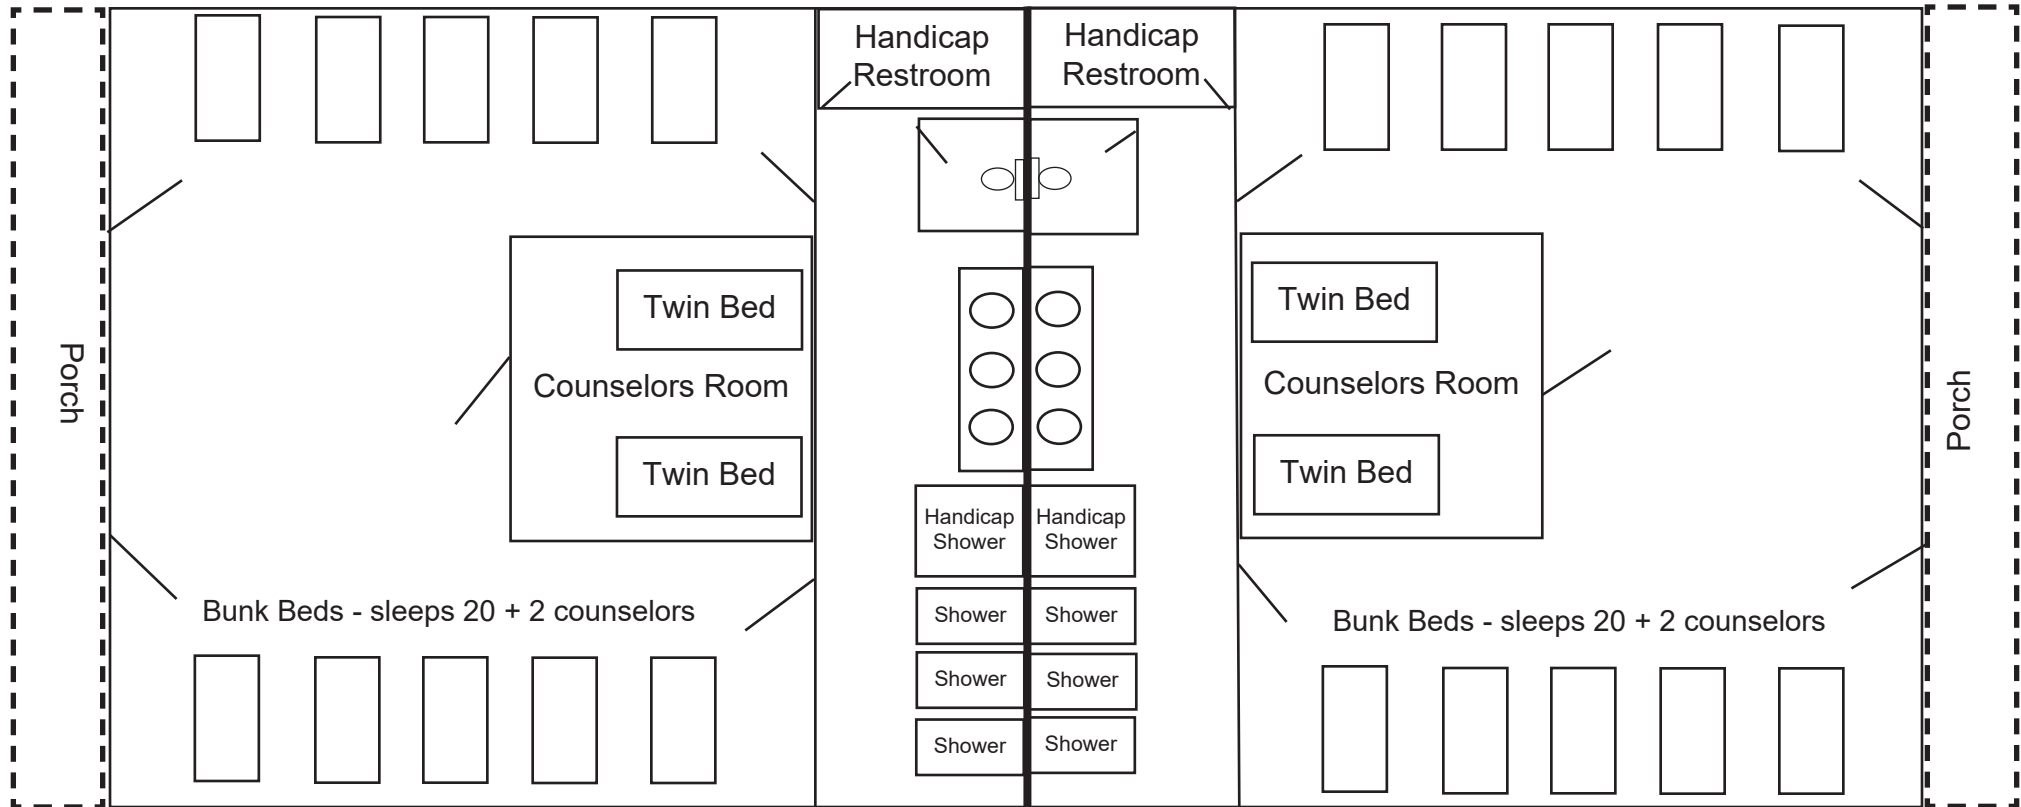

Cabin 1 & 2

Cabin 3 & 4

Cabin 5 & 6

Bunk Beds - sleeps 20 on each side + 2 counselors in the middle

Cabin 7 & 8

Cabin 9 & 10

Bunk Beds - sleeps 20 on each side + 2 counselors in the middle

Cabin 11 & 12

Cabin 13 & 14

Bunk Beds - sleeps 12 on each side + counselors room that sleeps 2.
Handicap Accessible. Each bathroom has roll in showers with one shower in each cabin having a pull down shower sprayer/shower head.
(Diagram not to scale.)

Cabin 15 & 16

Cabin 17 & 18

ERWIN CABIN
14 BUNK BEDS
28 TOTAL BEDS

Upgraded:

- Paint
- Floors
- Tankless Gas Hot Water System
- Central Heat & Air

**HANSON CABIN
15 BUNK BEDS
30 TOTAL BEDS**

Upgraded:

- Paint
- Floors
- Tankless Gas Hot Water System
- Central Heat & Air