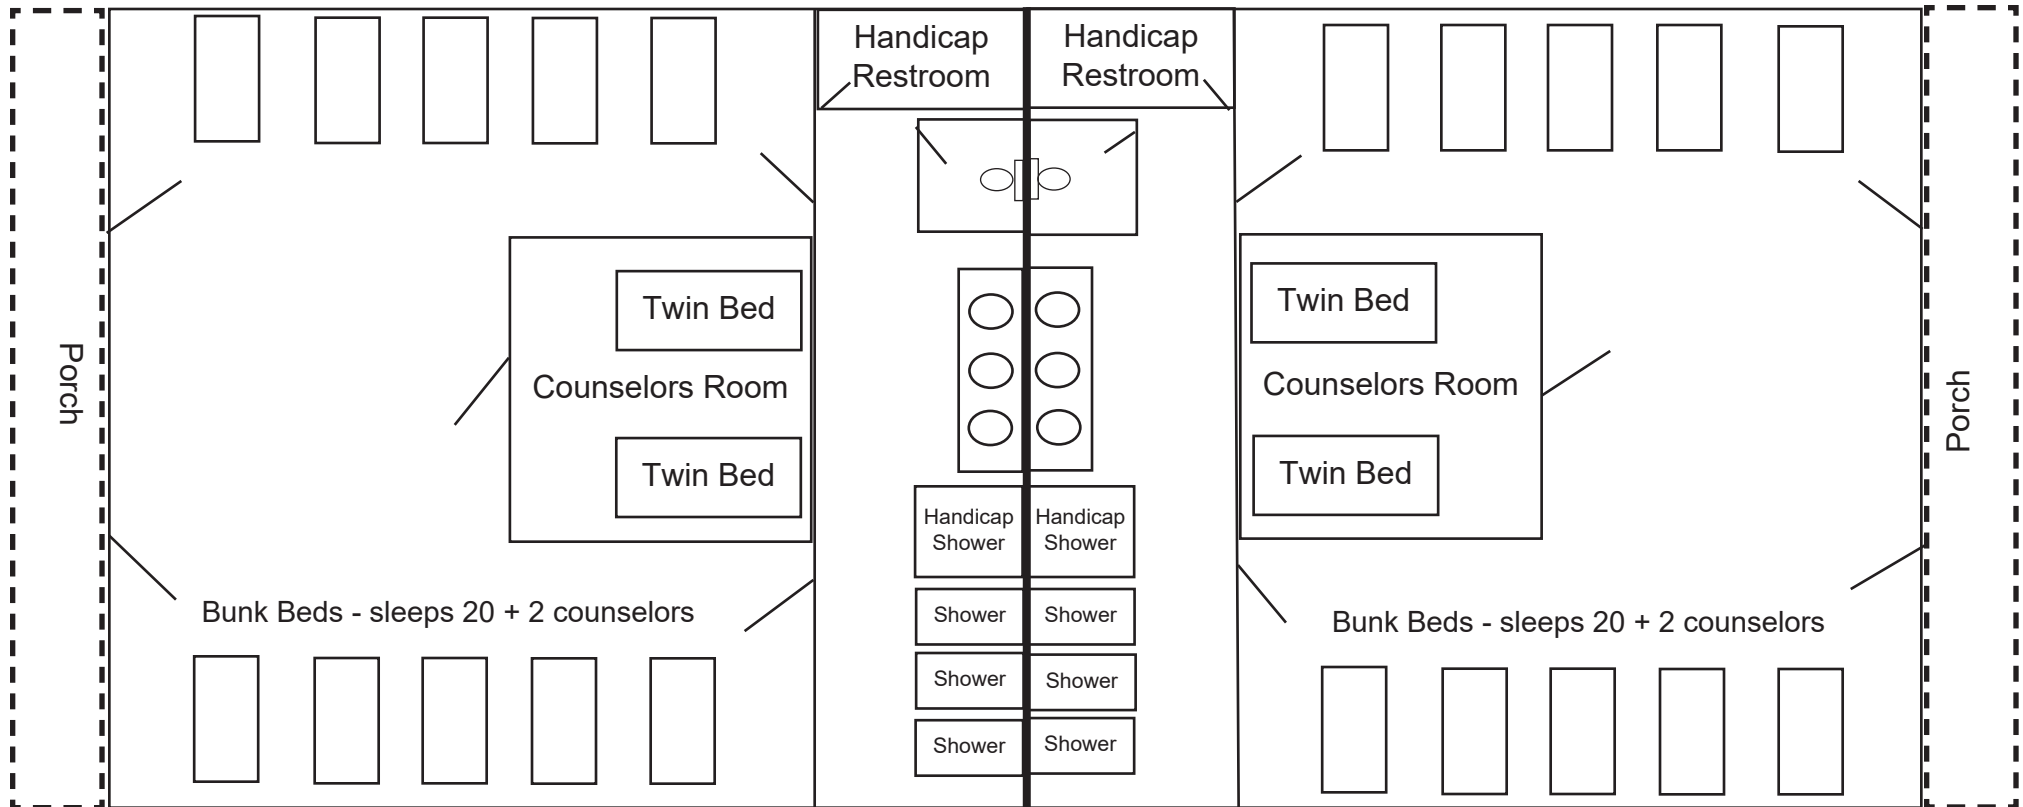

Cabin 1 & 2

Cabin 3 & 4

Cabin 5 & 6

Bunk Beds - sleeps 20 on each side + 2 counselors in the middle

Cabin 7 & 8

Cabin 9 & 10

Bunk Beds - sleeps 20 on each side + 2 counselors in the middle

Cabin 11 & 12

Cabin 13 & 14

Bunk Beds - sleeps 12 on each side + counselors room that sleeps 2.
Handicap Accessible. Each bathroom has roll in showers with one shower in each cabin having a pull down shower sprayer/shower head.
(Diagram not to scale.)

Cabin 15 & 16

Cabin 17 & 18

ERWIN CABIN
14 BUNK BEDS
28 TOTAL BEDS

Upgraded:

- Paint
- Floors
- Tankless Gas Hot Water System
- Central Heat & Air

**HANSON CABIN
15 BUNK BEDS
30 TOTAL BEDS**

Upgraded:

- Paint
- Floors
- Tankless Gas Hot Water System
- Central Heat & Air