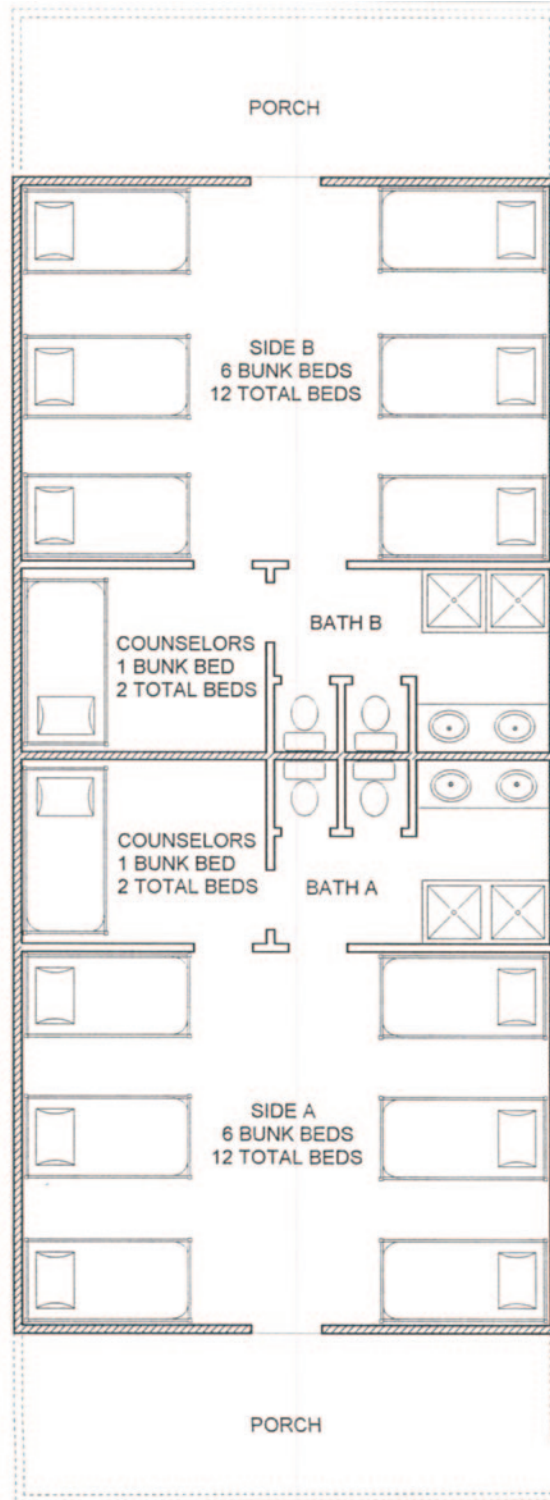

Cabin 1 & 2

Cabin 3 & 4

Cabin 5 & 6

Bunk Beds - sleeps 20 on each side + 2 counselors in the middle

Cabin 7 & 8

Cabin 9 & 10

Bunk Beds - sleeps 20 on each side + 2 counselors in the middle

Cabin 11 & 12

Cabin 13 & 14

Bunk Beds - sleeps 12 on each side + counselors room that sleeps 2.
Handicap Accessible. Each bathroom has roll in showers with one shower in each cabin having a pull down shower sprayer/shower head.
(Diagram not to scale.)

Cabin 15 & 16

Cabin 17 & 18

ERWIN CABIN
14 BUNK BEDS
28 TOTAL BEDS

Upgraded:

- Paint
- Floors
- Tankless Gas Hot Water System
- Central Heat & Air

**HANSON CABIN
15 BUNK BEDS
30 TOTAL BEDS**

Upgraded:

- Paint
- Floors
- Tankless Gas Hot Water System
- Central Heat & Air

WILSON CABIN
14 BUNK BEDS
28 TOTAL BEDS

Upgraded:

- Paint
- Floors
- Tankless Gas Hot Water System
- Central Heat & Air

LEADERSHIP CABIN
14 BUNK BEDS
28 TOTAL BEDS

Upgraded:

- Paint
- Floors
- Tankless Gas
Hot Water System
- Central Heat & Air