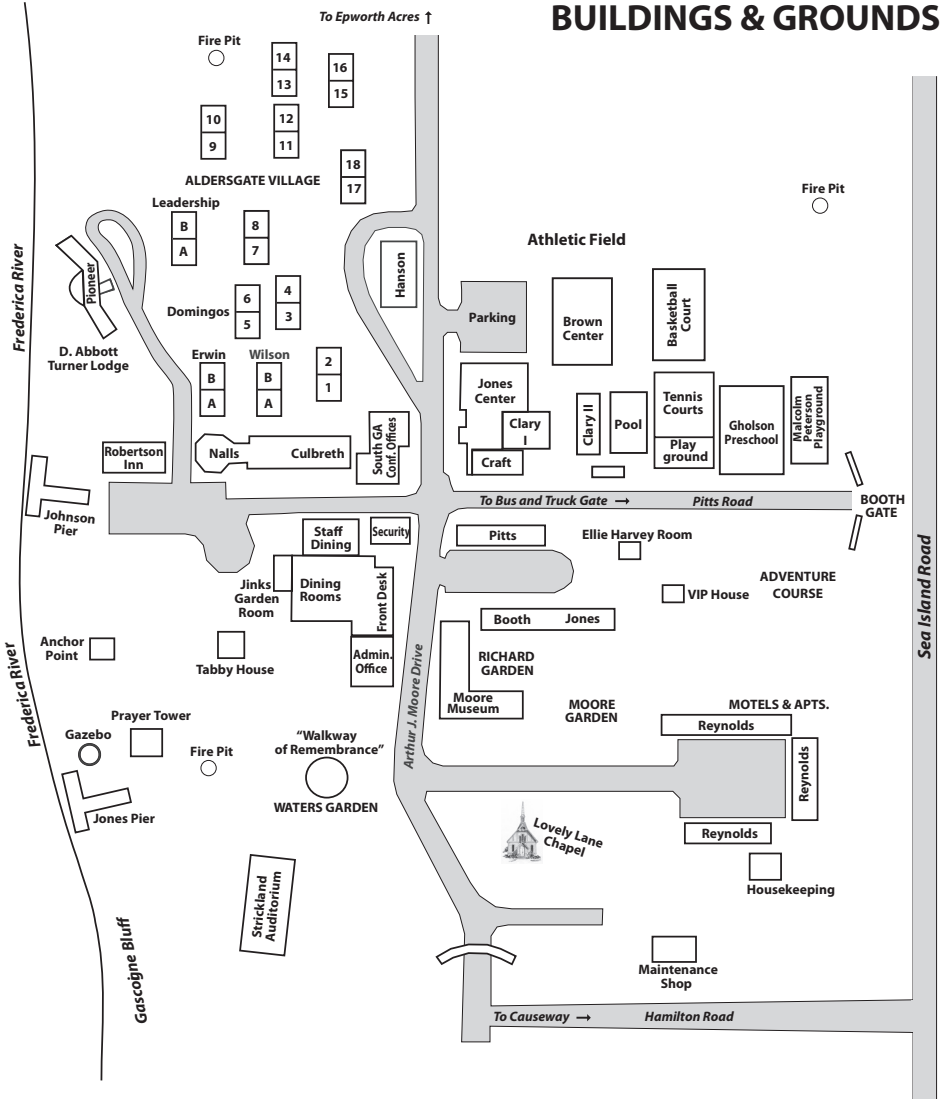

Epworth BY THE SEA

BUILDINGS & GROUNDS

Box 20407 • St. Simons Island, GA 31522
 (912) 638-8688 • FAX (912) 634-0642
 website: www.epworthbythesea.org
 e-mail: epworth@epworthbythesea.org