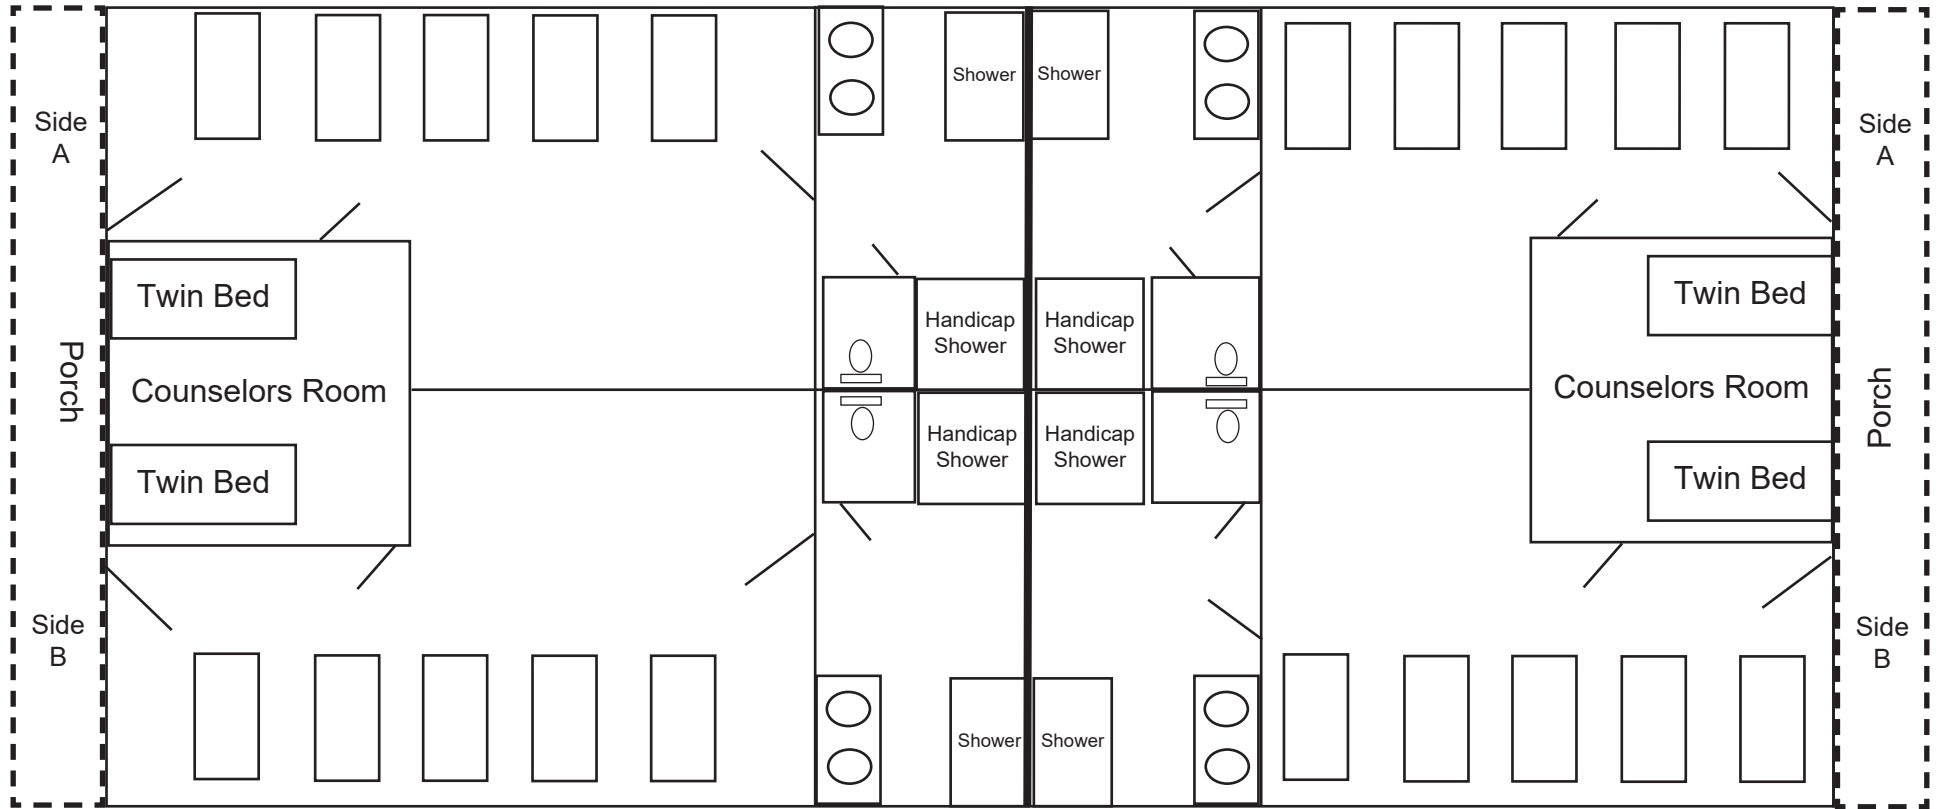

Cabin 1 & 2

Cabin 3 & 4

Cabin 5 & 6

Bunk Beds - sleeps 20 on each side + 2 counselors in the middle

Cabin 7 & 8

Cabin 9 & 10

Bunk Beds - sleeps 20 on each side + 2 counselors in the middle

Cabin 11 & 12

Cabin 13 & 14

Bunk Beds - sleeps 12 on each side + counselors room that sleeps 2.
Handicap Accessible. Each bathroom has roll in showers with one shower in each cabin having a pull down shower sprayer/shower head.
(Diagram not to scale.)

Cabin 15 & 16

Cabin 17 & 18

ERWIN CABIN
14 BUNK BEDS
28 TOTAL BEDS

Upgraded:

- Paint
- Floors
- Tankless Gas Hot Water System
- Central Heat & Air

**HANSON CABIN
15 BUNK BEDS
30 TOTAL BEDS**

Upgraded:

- Paint
- Floors
- Tankless Gas Hot Water System
- Central Heat & Air