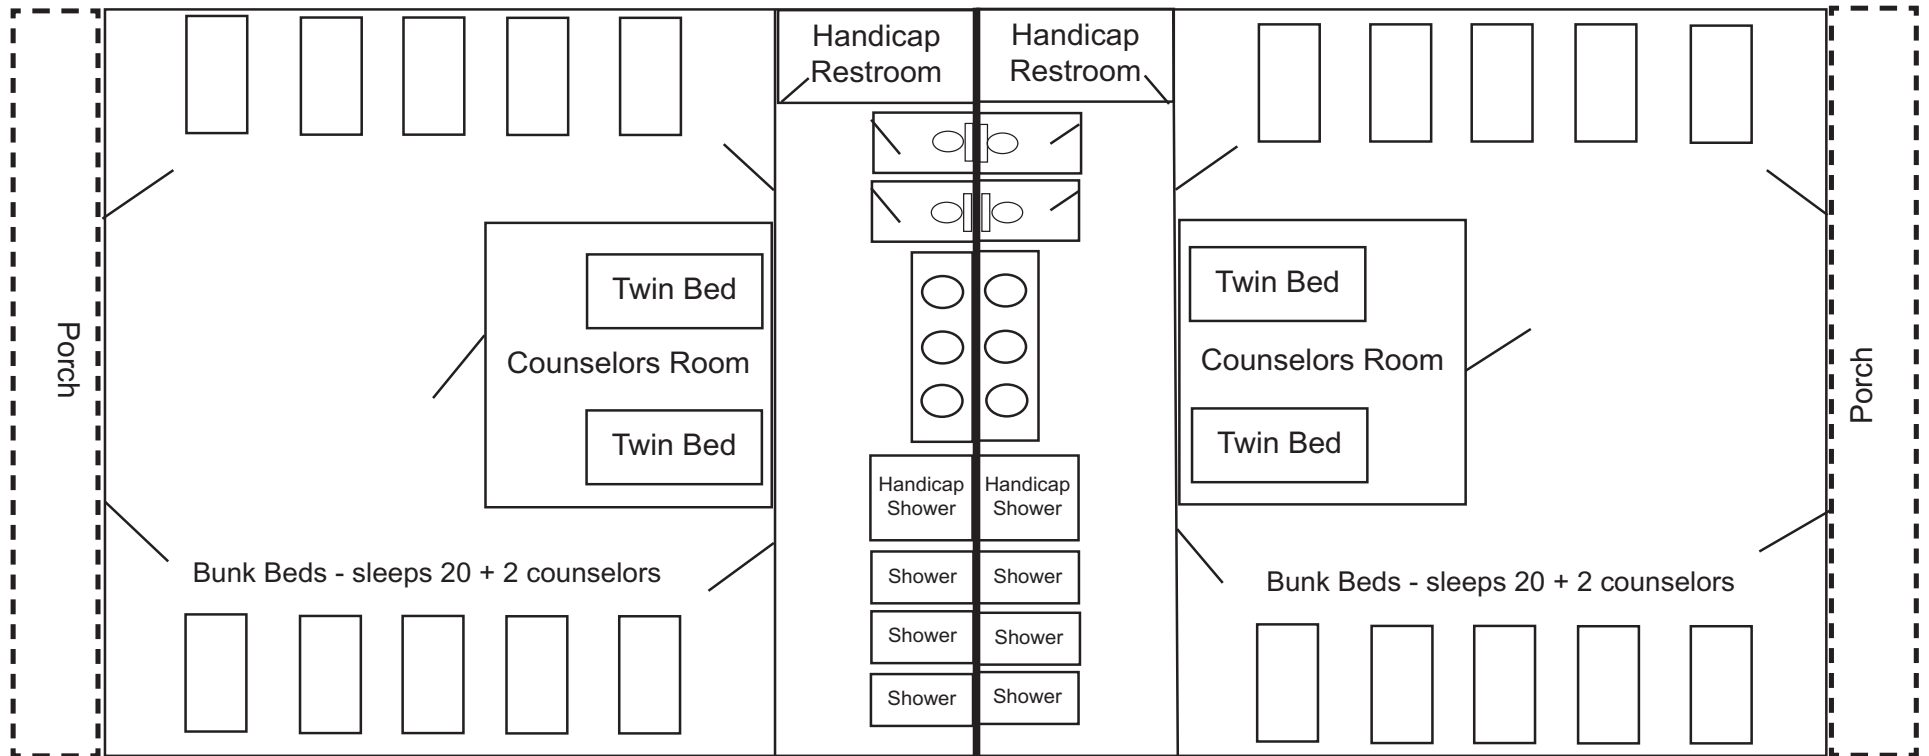

Cabin 1 & 2

Cabin 3 & 4

Cabin 5 & 6

Bunk Beds - sleeps 20 on each side + 2 counselors in the middle

Cabin 7 & 8

Cabin 9 & 10

Bunk Beds - sleeps 20 on each side + 2 counselors in the middle

Cabin 11 & 12

Cabin 13 & 14

Bunk Beds - sleeps 12 on each side + counselors room that sleeps 2.
Handicap Accessible. Each bathroom has roll in showers with one shower in each cabin having a pull down shower sprayer/shower head.
(Diagram not to scale.)

Cabin 15 & 16

Cabin 17 & 18

ERWIN CABIN
14 BUNK BEDS
28 TOTAL BEDS

Upgraded:

- Paint
- Floors
- Tankless Gas Hot Water System
- Central Heat & Air

**HANSON CABIN
15 BUNK BEDS
30 TOTAL BEDS**

Upgraded:

- Paint
- Floors
- Tankless Gas Hot Water System
- Central Heat & Air

**WILSON CABIN
14 BUNK BEDS
28 TOTAL BEDS**

Upgraded:

- Paint
- Floors
- Tankless Gas
Hot Water System
- Central Heat & Air

LEADERSHIP CABIN
14 BUNK BEDS
28 TOTAL BEDS

Upgraded:

- Paint
- Floors
- Tankless Gas
Hot Water System
- Central Heat & Air