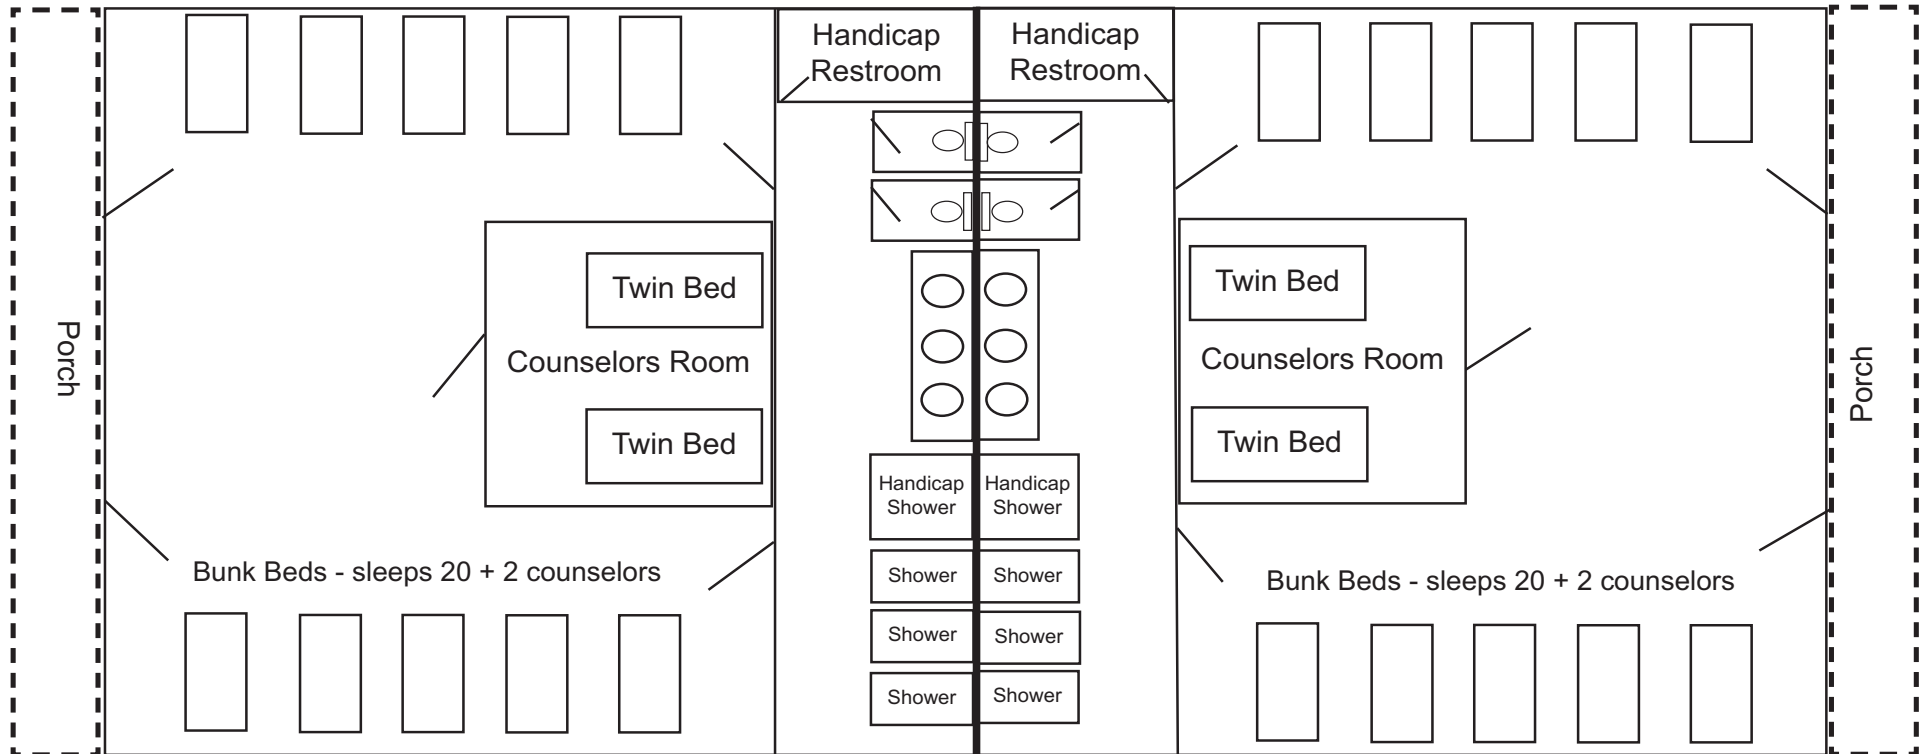

Cabin 1 & 2

Cabin 3 & 4

Cabin 5 & 6

Bunk Beds - sleeps 20 on each side + 2 counselors in the middle

Cabin 7 & 8

Cabin 9 & 10

Bunk Beds - sleeps 20 on each side + 2 counselors in the middle

Cabin 11 & 12

Cabin 13 & 14

Bunk Beds - sleeps 12 on each side + counselors room that sleeps 2.
Handicap Accessible. Each bathroom has roll in showers with one shower in each cabin having a pull down shower sprayer/shower head.
(Diagram not to scale.)

Cabin 15 & 16

Cabin 17 & 18

ERWIN CABIN
14 BUNK BEDS
28 TOTAL BEDS

Upgraded:

- Paint
- Floors
- Tankless Gas Hot Water System
- Central Heat & Air

**HANSON CABIN
15 BUNK BEDS
30 TOTAL BEDS**

Upgraded:

- Paint
- Floors
- Tankless Gas Hot Water System
- Central Heat & Air

**WILSON CABIN
14 BUNK BEDS
28 TOTAL BEDS**

Upgraded:

- Paint
- Floors
- Tankless Gas
Hot Water System
- Central Heat & Air

LEADERSHIP CABIN
14 BUNK BEDS
28 TOTAL BEDS

Upgraded:

- Paint
- Floors
- Tankless Gas
Hot Water System
- Central Heat & Air