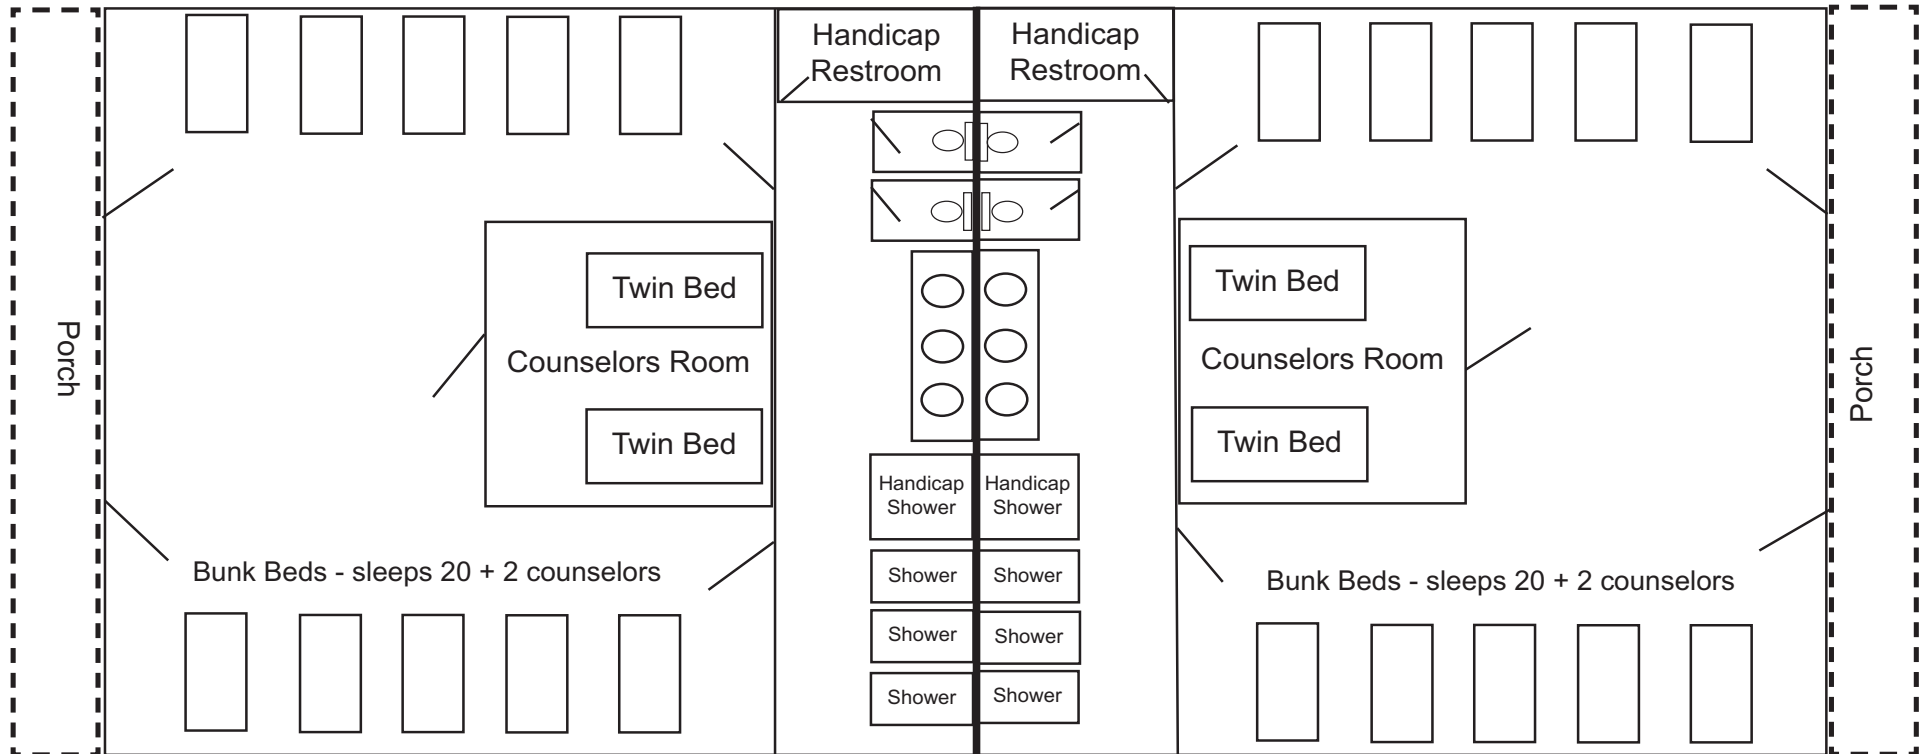

Cabin 1 & 2

Cabin 3 & 4

Cabin 5 & 6

Bunk Beds - sleeps 20 on each side + 2 counselors in the middle

Cabin 7 & 8

Cabin 9 & 10

Bunk Beds - sleeps 20 on each side + 2 counselors in the middle

Cabin 11 & 12

Cabin 13 & 14

Bunk Beds - sleeps 12 on each side + counselors room that sleeps 2.
Handicap Accessible. Each bathroom has roll in showers with one shower in each cabin having a pull down shower sprayer/shower head.
(Diagram not to scale.)

Cabin 15 & 16

Cabin 17 & 18

ERWIN CABIN
14 BUNK BEDS
28 TOTAL BEDS

Upgraded:

- Paint
- Floors
- Tankless Gas Hot Water System
- Central Heat & Air

**HANSON CABIN
15 BUNK BEDS
30 TOTAL BEDS**

Upgraded:

- Paint
- Floors
- Tankless Gas Hot Water System
- Central Heat & Air