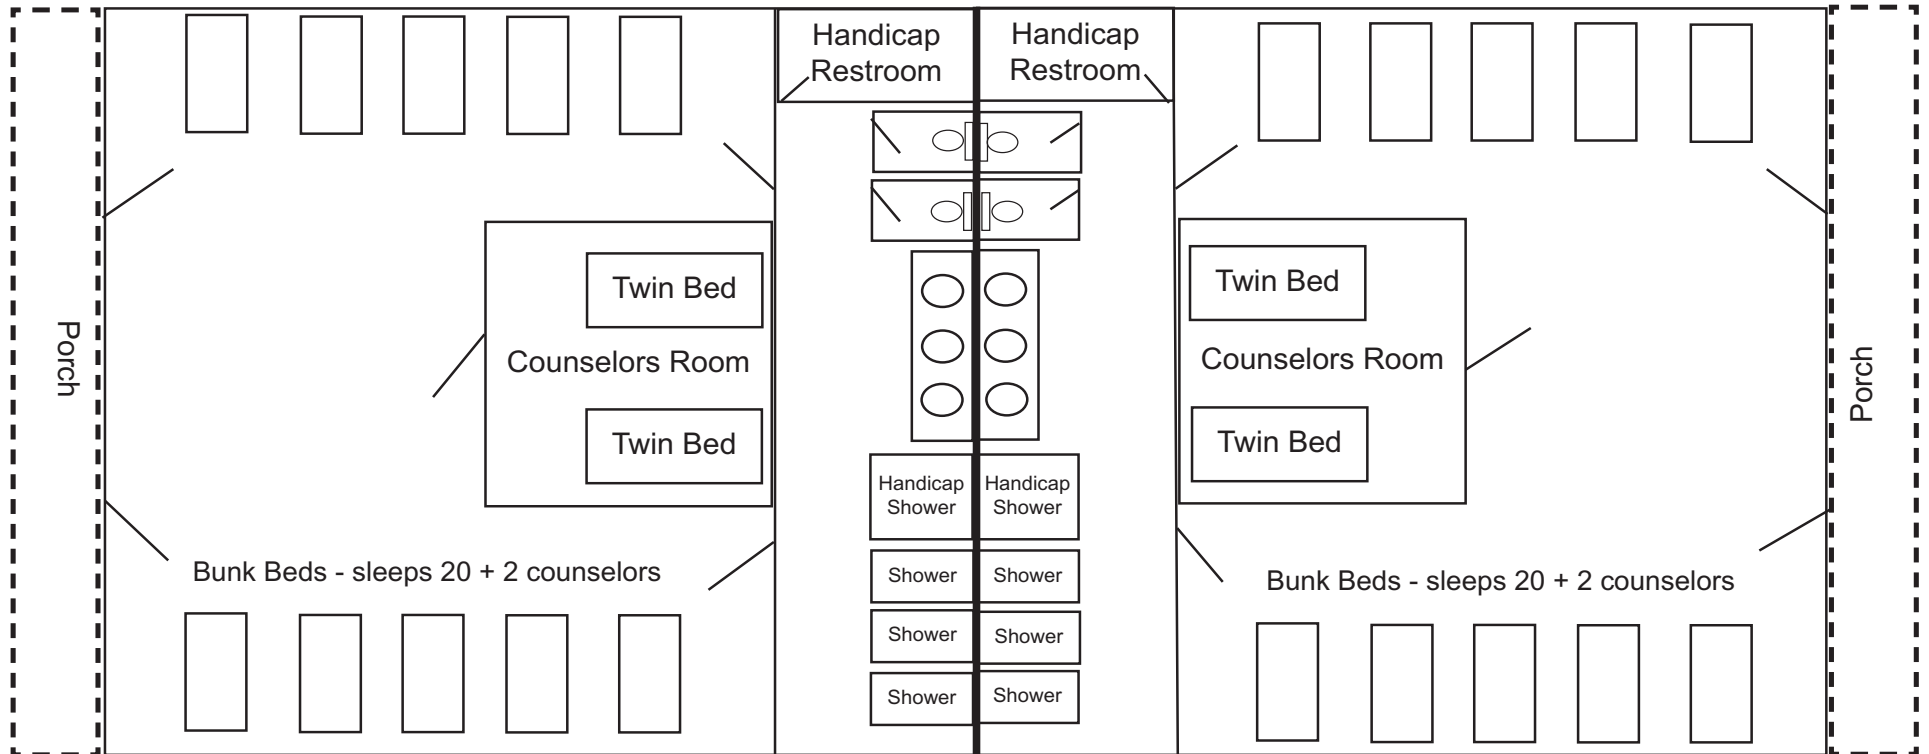

Cabin 1 & 2

Cabin 3 & 4

Cabin 5 & 6

Bunk Beds - sleeps 20 on each side + 2 counselors in the middle

Cabin 7 & 8

Cabin 9 & 10

Bunk Beds - sleeps 20 on each side + 2 counselors in the middle

Cabin 11 & 12

Cabin 13 & 14

Bunk Beds - sleeps 12 on each side + counselors room that sleeps 2.
Handicap Accessible. Each bathroom has roll in showers with one shower in each cabin having a pull down shower sprayer/shower head.
(Diagram not to scale.)

Cabin 15 & 16

Cabin 17 & 18

ERWIN CABIN
14 BUNK BEDS
28 TOTAL BEDS

Upgraded:

- Paint
- Floors
- Tankless Gas Hot Water System
- Central Heat & Air

**HANSON CABIN
15 BUNK BEDS
30 TOTAL BEDS**

Upgraded:

- Paint
- Floors
- Tankless Gas Hot Water System
- Central Heat & Air

**WILSON CABIN
14 BUNK BEDS
28 TOTAL BEDS**

Upgraded:

- Paint
- Floors
- Tankless Gas
Hot Water System
- Central Heat & Air

LEADERSHIP CABIN
14 BUNK BEDS
28 TOTAL BEDS

Upgraded:

- Paint
- Floors
- Tankless Gas
Hot Water System
- Central Heat & Air