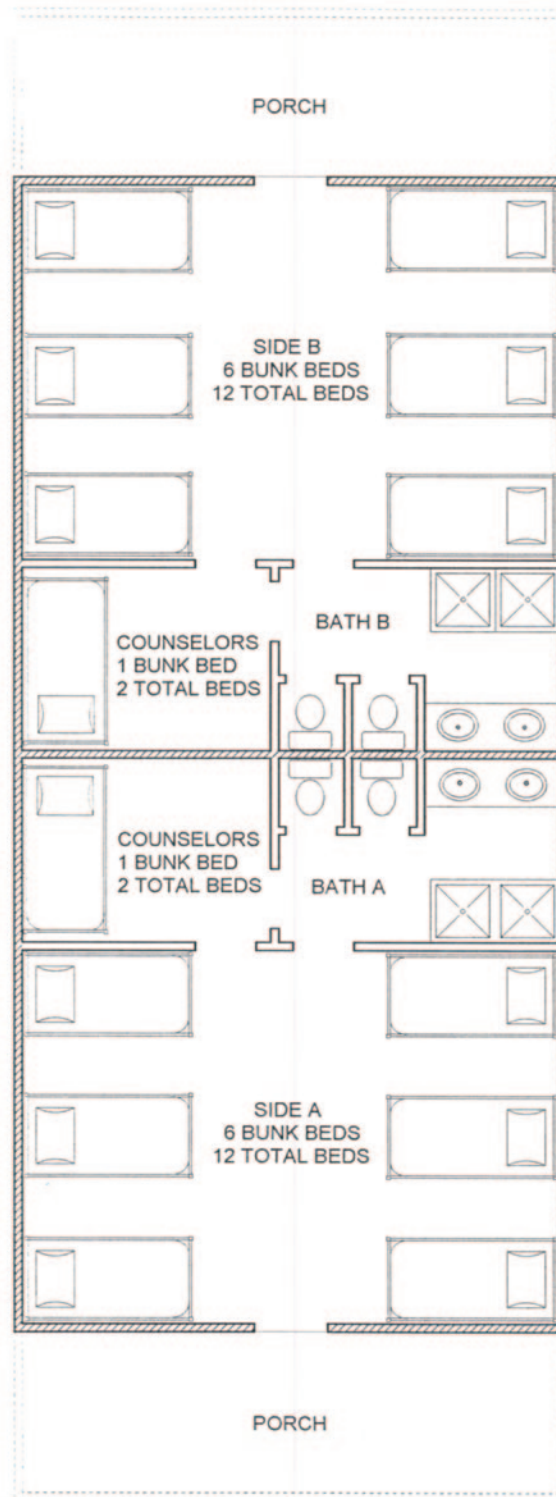

Cabin 1 & 2

Cabin 3 & 4

Cabin 5 & 6

Bunk Beds - sleeps 20 on each side + 2 counselors in the middle

Cabin 7 & 8

Cabin 9 & 10

Bunk Beds - sleeps 20 on each side + 2 counselors in the middle

Cabin 11 & 12

Cabin 13 & 14

Bunk Beds - sleeps 12 on each side + counselors room that sleeps 2.
Handicap Accessible. Each bathroom has roll in showers with one shower in each cabin having a pull down shower sprayer/shower head.
(Diagram not to scale.)

Cabin 15 & 16

Cabin 17 & 18

ERWIN CABIN
14 BUNK BEDS
28 TOTAL BEDS

Upgraded:

- Paint
- Floors
- Tankless Gas Hot Water System
- Central Heat & Air

**HANSON CABIN
15 BUNK BEDS
30 TOTAL BEDS**

Upgraded:

- Paint
- Floors
- Tankless Gas Hot Water System
- Central Heat & Air

**WILSON CABIN
14 BUNK BEDS
28 TOTAL BEDS**

Upgraded:

- Paint
- Floors
- Tankless Gas
Hot Water System
- Central Heat & Air

LEADERSHIP CABIN
14 BUNK BEDS
28 TOTAL BEDS

Upgraded:

- Paint
- Floors
- Tankless Gas
Hot Water System
- Central Heat & Air