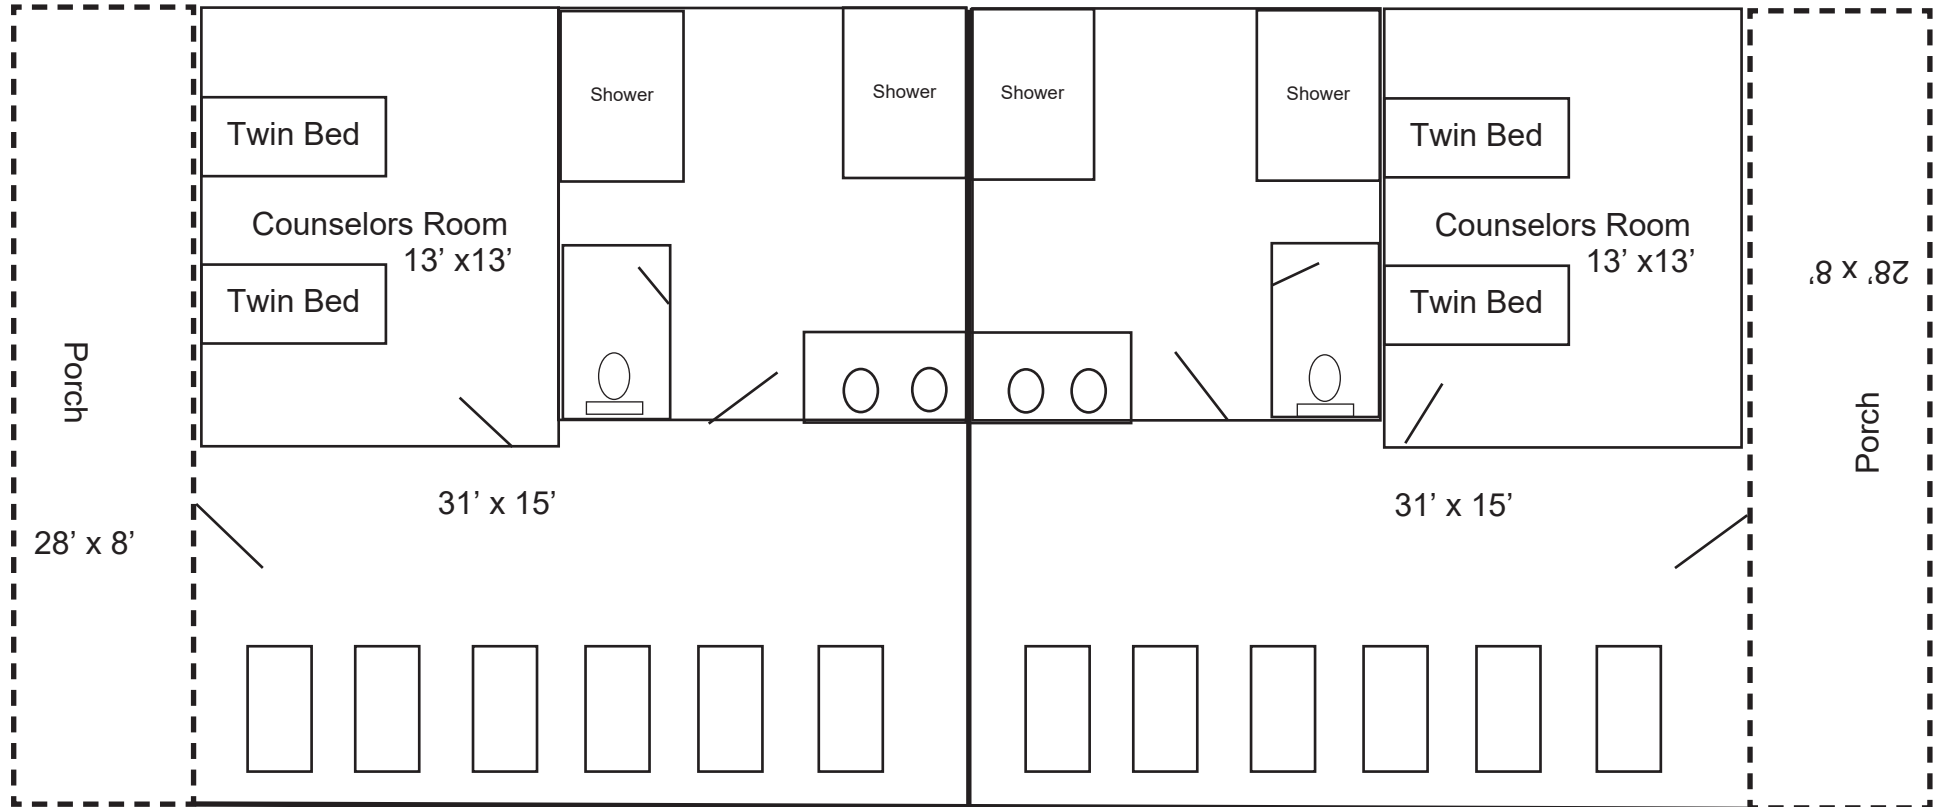

Cabin 1 & 2

Cabin 3 & 4

Cabin 5 & 6

Bunk Beds - sleeps 20 on each side + 2 counselors in the middle

Cabin 7 & 8

Cabin 9 & 10

Bunk Beds - sleeps 20 on each side + 2 counselors in the middle

Cabin 11 & 12

Cabin 13 & 14

Bunk Beds - sleeps 12 on each side + counselors room that sleeps 2.
Handicap Accessible. Each bathroom has roll in showers with one shower in each cabin having a pull down shower sprayer/shower head.
(Diagram not to scale.)

Cabin 15 & 16

Cabin 17 & 18

ERWIN CABIN
14 BUNK BEDS
28 TOTAL BEDS

Upgraded:

- Paint
- Floors
- Tankless Gas Hot Water System
- Central Heat & Air

**HANSON CABIN
15 BUNK BEDS
30 TOTAL BEDS**

Upgraded:

- Paint
- Floors
- Tankless Gas Hot Water System
- Central Heat & Air

**WILSON CABIN
14 BUNK BEDS
28 TOTAL BEDS**

Upgraded:

- Paint
- Floors
- Tankless Gas
Hot Water System
- Central Heat & Air

LEADERSHIP CABIN
14 BUNK BEDS
28 TOTAL BEDS

Upgraded:

- Paint
- Floors
- Tankless Gas
Hot Water System
- Central Heat & Air