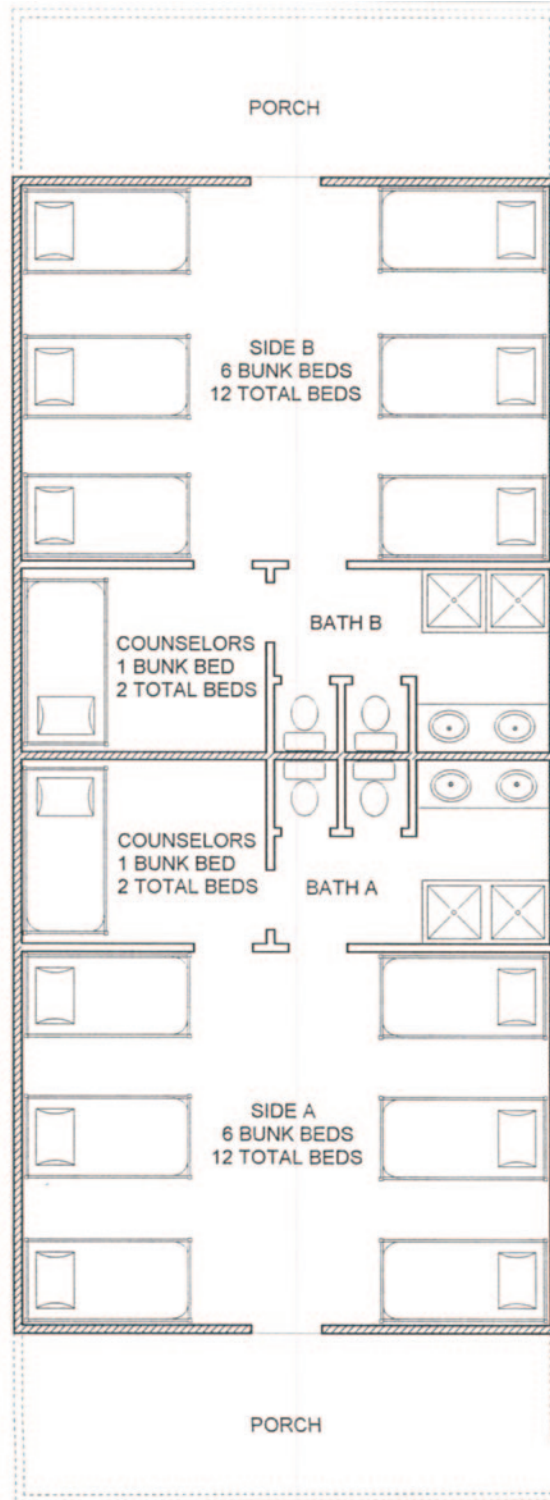

Cabin 1 & 2

Cabin 3 & 4

Cabin 5 & 6

Bunk Beds - sleeps 20 on each side + 2 counselors in the middle

Cabin 7 & 8

Cabin 9 & 10

Bunk Beds - sleeps 20 on each side + 2 counselors in the middle

Cabin 11 & 12

Cabin 13 & 14

Bunk Beds - sleeps 12 on each side + counselors room that sleeps 2.
Handicap Accessible. Each bathroom has roll in showers with one shower in each cabin having a pull down shower sprayer/shower head.
(Diagram not to scale.)

Cabin 15 & 16

Cabin 17 & 18

ERWIN CABIN
14 BUNK BEDS
28 TOTAL BEDS

Upgraded:

- Paint
- Floors
- Tankless Gas Hot Water System
- Central Heat & Air

**HANSON CABIN
15 BUNK BEDS
30 TOTAL BEDS**

Upgraded:

- Paint
- Floors
- Tankless Gas Hot Water System
- Central Heat & Air

**WILSON CABIN
14 BUNK BEDS
28 TOTAL BEDS**

Upgraded:

- Paint
- Floors
- Tankless Gas
Hot Water System
- Central Heat & Air

LEADERSHIP CABIN
14 BUNK BEDS
28 TOTAL BEDS

Upgraded:

- Paint
- Floors
- Tankless Gas
Hot Water System
- Central Heat & Air