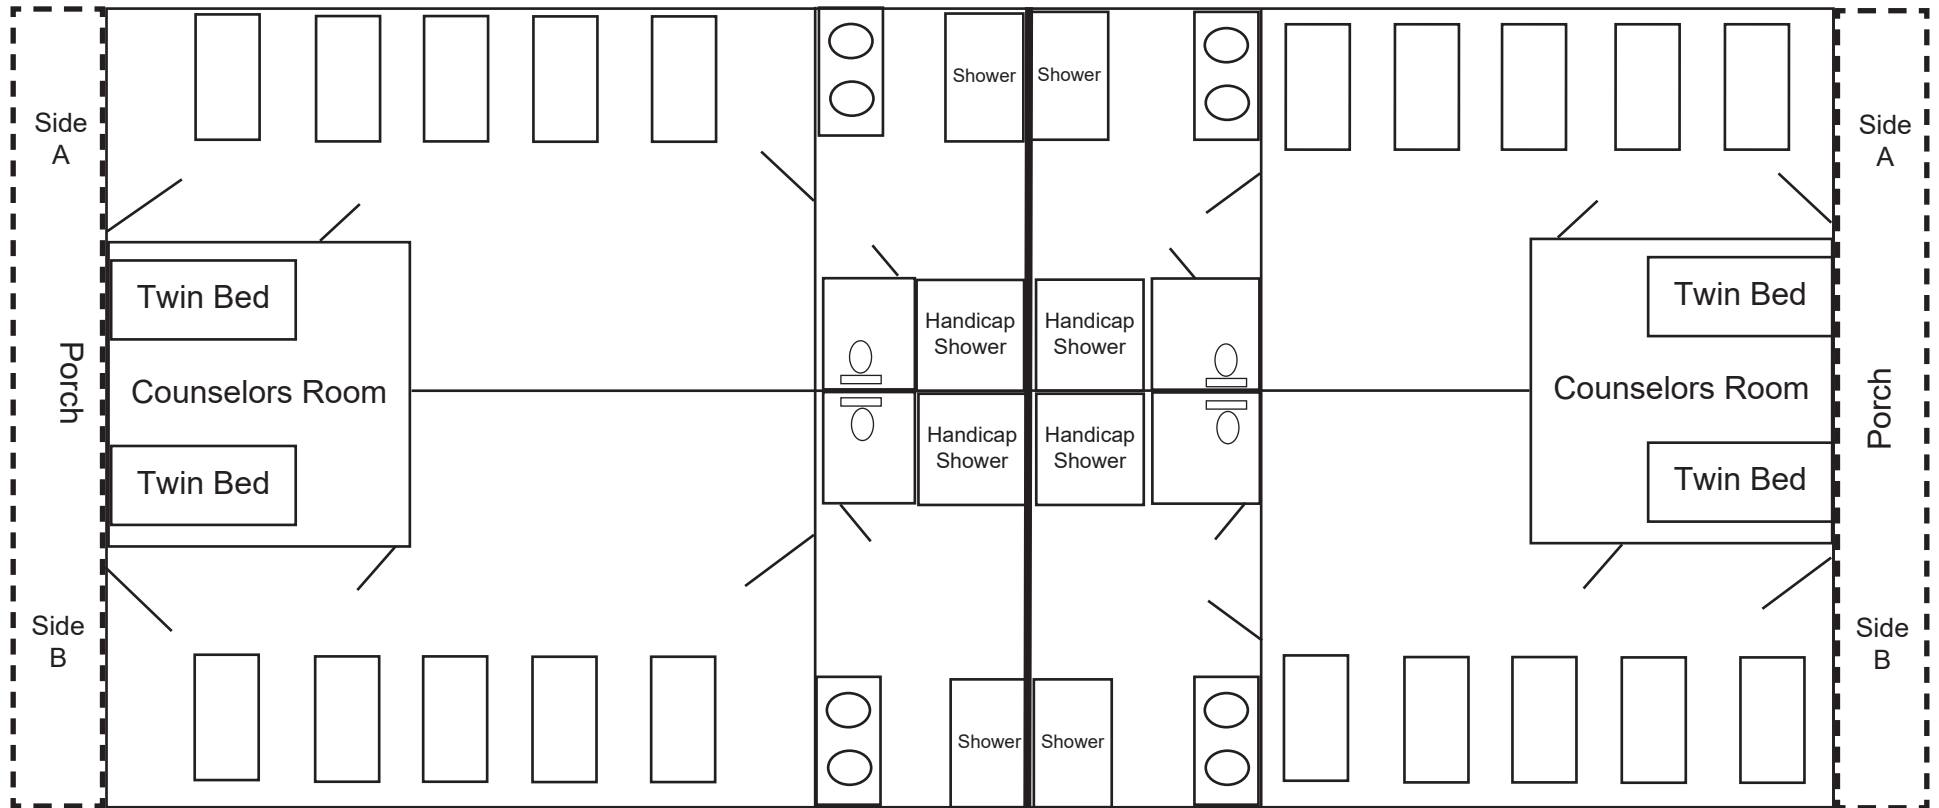

Cabin 1 & 2

Cabin 3 & 4

Cabin 5 & 6

Bunk Beds - sleeps 20 on each side + 2 counselors in the middle

Cabin 7 & 8

Cabin 9 & 10

Bunk Beds - sleeps 20 on each side + 2 counselors in the middle

Cabin 11 & 12

Cabin 13 & 14

Bunk Beds - sleeps 12 on each side + counselors room that sleeps 2.
Handicap Accessible. Each bathroom has roll in showers with one shower in each cabin having a pull down shower sprayer/shower head.
(Diagram not to scale.)

Cabin 15 & 16

Cabin 17 & 18

ERWIN CABIN
14 BUNK BEDS
28 TOTAL BEDS

Upgraded:

- Paint
- Floors
- Tankless Gas Hot Water System
- Central Heat & Air

**HANSON CABIN
15 BUNK BEDS
30 TOTAL BEDS**

Upgraded:

- Paint
- Floors
- Tankless Gas Hot Water System
- Central Heat & Air