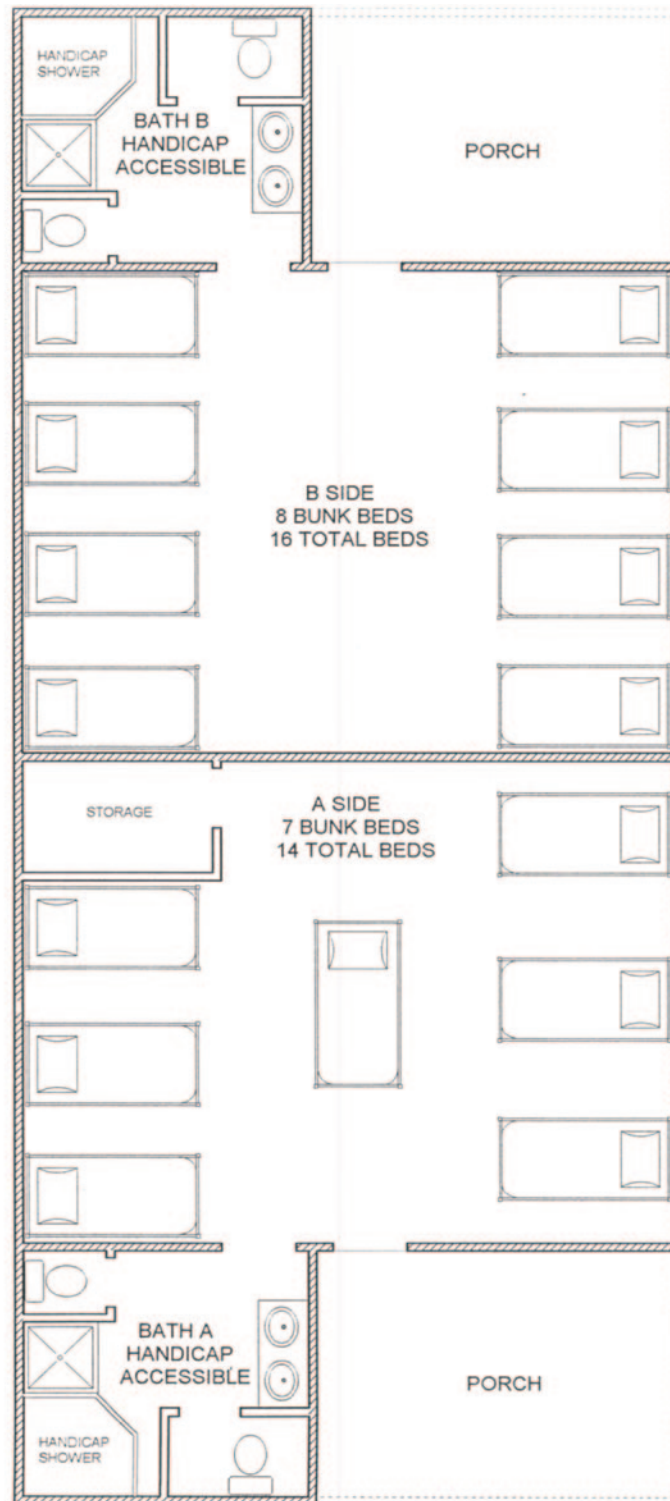

Cabin 1 & 2

Cabin 3 & 4

Cabin 5 & 6

Bunk Beds - sleeps 20 on each side + 2 counselors in the middle

Cabin 7 & 8

Cabin 9 & 10

Bunk Beds - sleeps 20 on each side + 2 counselors in the middle

Cabin 11 & 12

Cabin 13 & 14

Bunk Beds - sleeps 12 on each side + counselors room that sleeps 2.
Handicap Accessible. Each bathroom has roll in showers with one shower in each cabin having a pull down shower sprayer/shower head.
(Diagram not to scale.)

Cabin 15 & 16

Cabin 17 & 18

ERWIN CABIN
14 BUNK BEDS
28 TOTAL BEDS

Upgraded:

- Paint
- Floors
- Tankless Gas Hot Water System
- Central Heat & Air

**HANSON CABIN
15 BUNK BEDS
30 TOTAL BEDS**

Upgraded:

- Paint
- Floors
- Tankless Gas Hot Water System
- Central Heat & Air

**WILSON CABIN
14 BUNK BEDS
28 TOTAL BEDS**

Upgraded:

- Paint
- Floors
- Tankless Gas
Hot Water System
- Central Heat & Air

LEADERSHIP CABIN
14 BUNK BEDS
28 TOTAL BEDS

Upgraded:

- Paint
- Floors
- Tankless Gas
Hot Water System
- Central Heat & Air